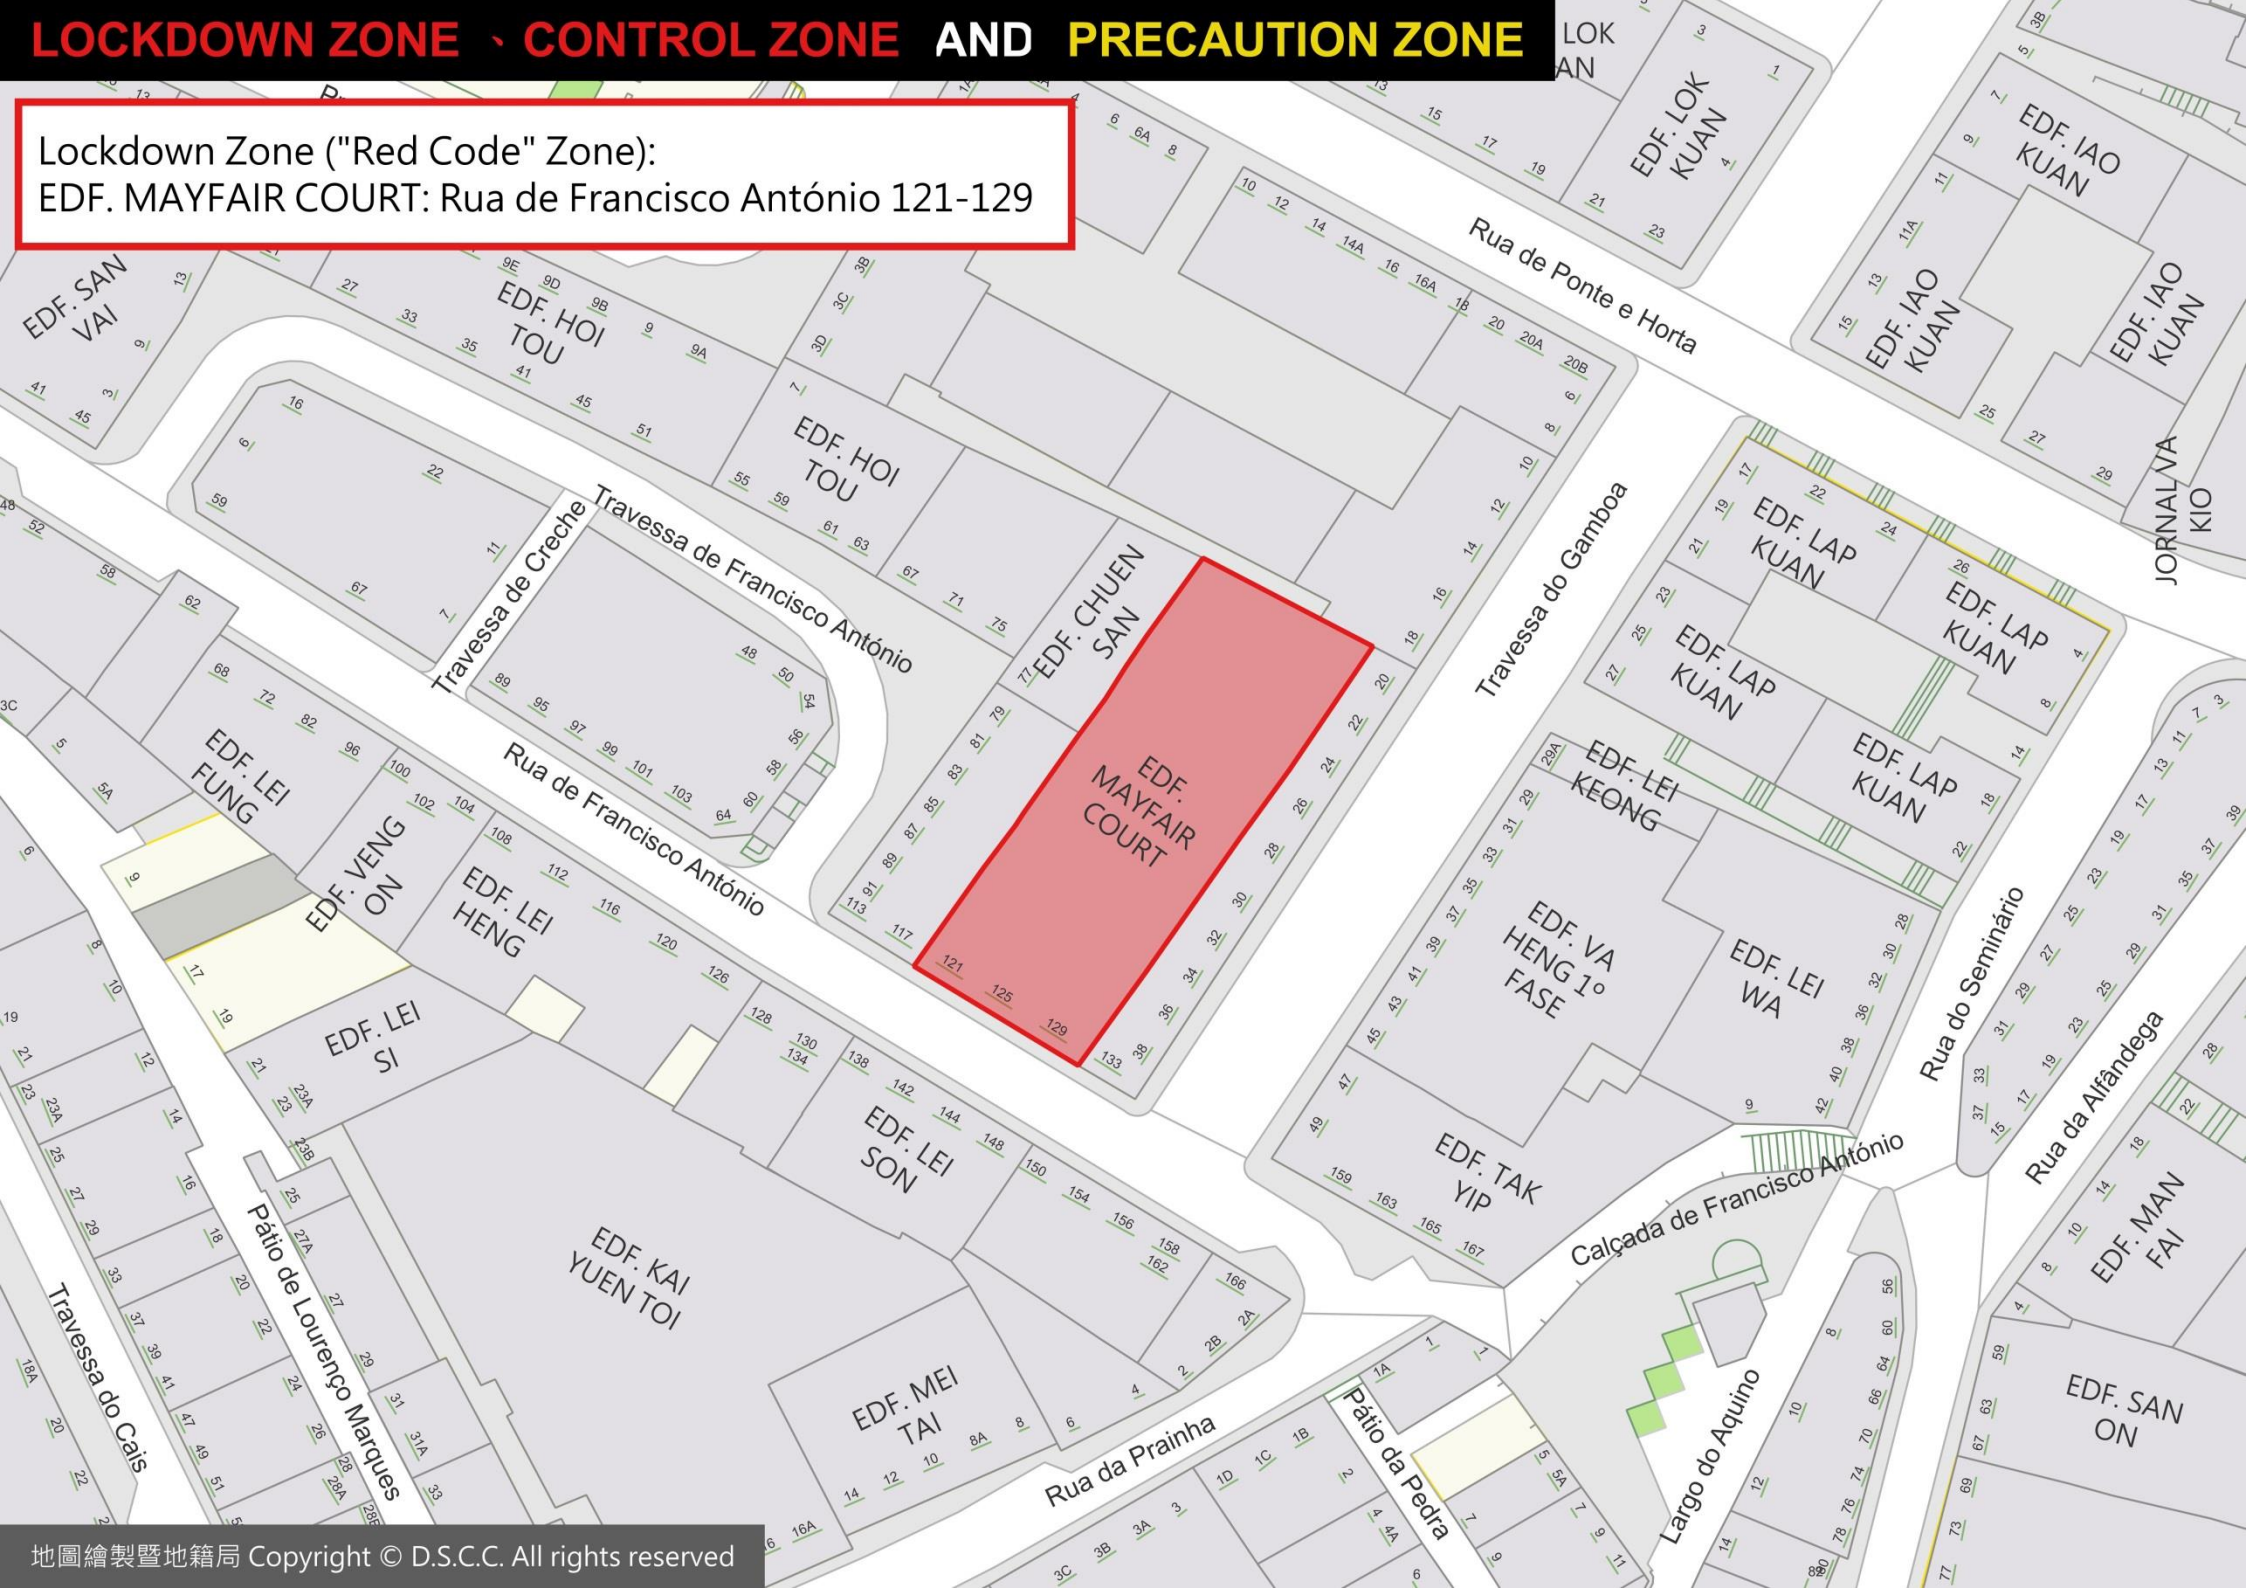

LOCKDOWN ZONE · CONTROL ZONE AND PRECAUTION ZONE

Lockdown Zone ("Red Code" Zone):
EDF. MAYFAIR COURT: Rua de Francisco António 121-129

LOCKDOWN ZONE · CONTROL ZONE AND PRECAUTION ZONE

Lockdown Zone ("Red Code" Zone):
EDF. APOLLO: Rua da Ribeira do Patane 41-45