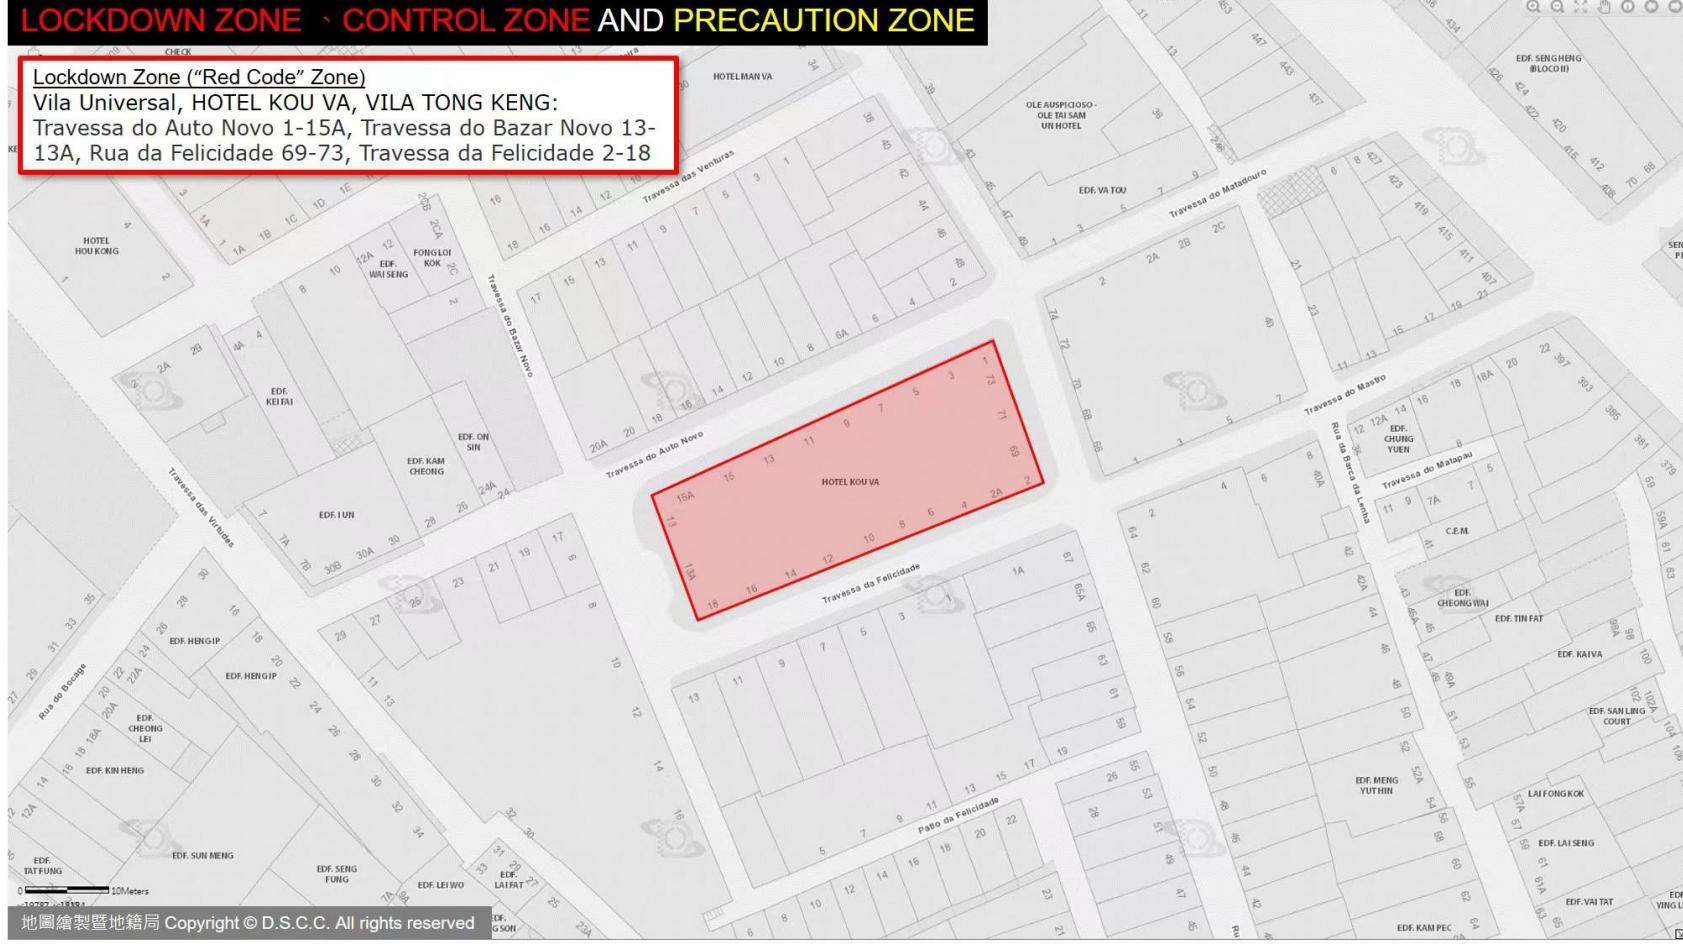

# LOCKDOWN ZONE · CONTROL ZONE AND PRECAUTION ZONE

Lockdown Zone (“Red Code” Zone)

EDF. VAI LONG (BLOCO 1): Alameda da Tranquilidade 31

# LOCKDOWN ZONE · CONTROL ZONE AND PRECAUTION ZONE

Lockdown Zone ("Red Code" Zone)  
CASA REAL HOTEL:  
Avenida do Dr. Rodrigo Rodrigues 1086-1142J,  
Rua de Malaca 192-210

0 10Meters  
x:21557, y:18431

# LOCKDOWN ZONE · CONTROL ZONE AND PRECAUTION ZONE

**Lockdown Zone ("Red Code" Zone)**  
Vila Universal, HOTEL KOU VA, VILA TONG KENG:  
Travessa do Auto Novo 1-15A, Travessa do Bazar Novo 13-13A, Rua da Felicidade 69-73, Travessa da Felicidade 2-18

# LOCKDOWN ZONE - CONTROL ZONE AND PRECAUTION ZONE

Lockdown Zone ("Red Code" Zone)  
SAN TOU KOCK(BLOCO 1): Rua da Prata 2-2E