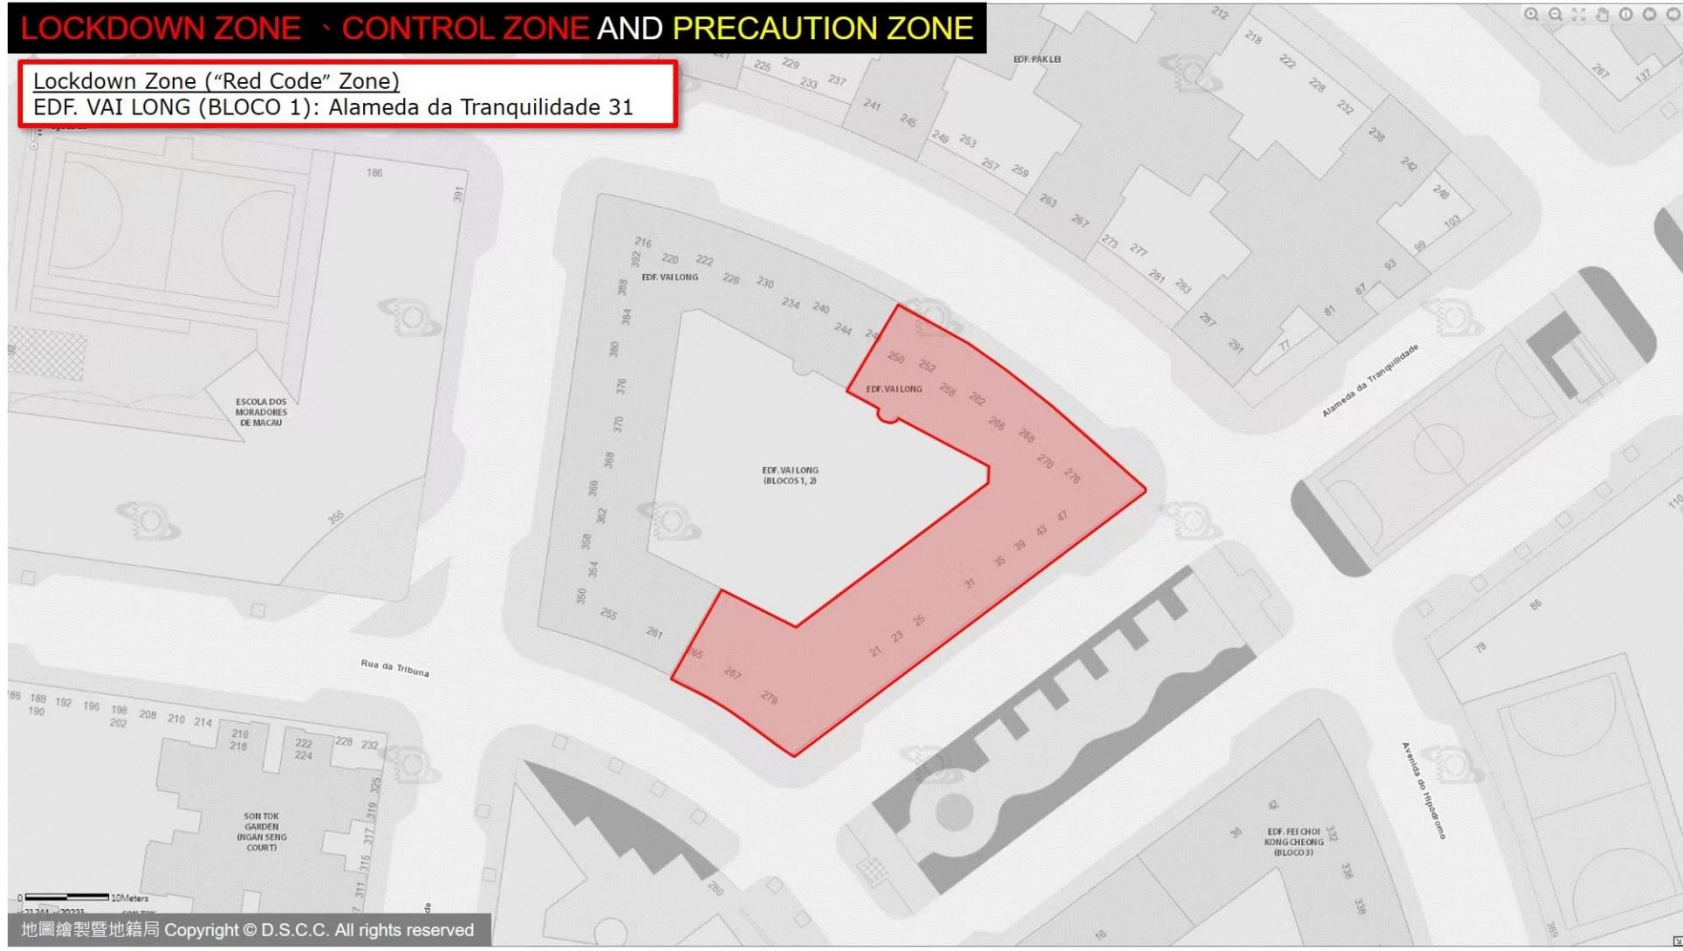

# LOCKDOWN ZONE · CONTROL ZONE AND PRECAUTION ZONE

**Lockdown Zone (“Red Code” Zone)**  
EDF. FAI FU: Rua do Comandante João Belo , Rua de Fái Chi Kei

# LOCKDOWN ZONE · CONTROL ZONE AND PRECAUTION ZONE

Lockdown Zone (“Red Code” Zone)

EDF. VAI LONG (BLOCO 1): Alameda da Tranquilidade 31

# LOCKDOWN ZONE · CONTROL ZONE AND PRECAUTION ZONE

Lockdown Zone ("Red Code" Zone)  
CASA REAL HOTEL:  
Avenida do Dr. Rodrigo Rodrigues 1086-1142J,  
Rua de Malaca 192-210

0 10Meters  
x:21557, y:18431

# LOCKDOWN ZONE · CONTROL ZONE AND PRECAUTION ZONE

**Lockdown Zone ("Red Code" Zone)**  
Vila Universal, HOTEL KOU VA, VILA TONG KENG:  
Travessa do Auto Novo 1-15A, Travessa do Bazar Novo 13-13A, Rua da Felicidade 69-73, Travessa da Felicidade 2-18