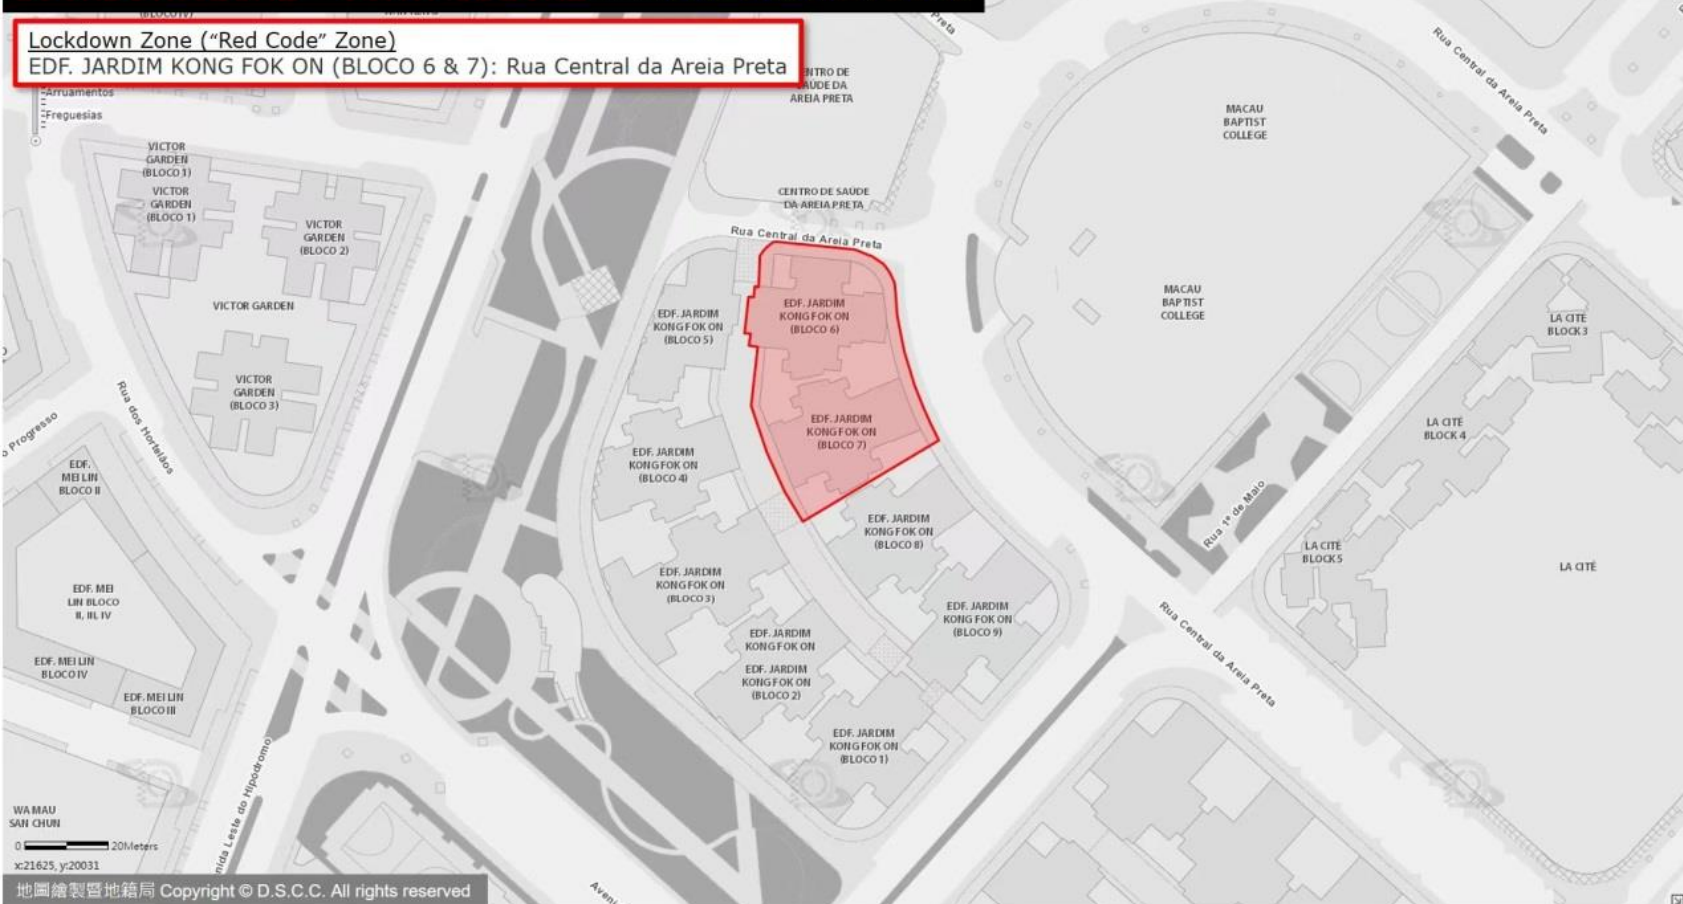

# LOCKDOWN ZONE · CONTROL ZONE AND PRECAUTION ZONE

**Lockdown Zone ("Red Code" Zone)**  
Vila Universal, HOTEL KOU VA, VILA TONG KENG:  
Travessa do Auto Novo 1-15A, Travessa do Bazar Novo 13-13A, Rua da Felicidade 69-73, Travessa da Felicidade 2-18

# LOCKDOWN ZONE - CONTROL ZONE AND PRECAUTION ZONE

Lockdown Zone ("Red Code" Zone)  
SAN TOU KOCK(BLOCO 1): Rua da Prata 2-2E

# LOCKDOWN ZONE · CONTROL ZONE AND PRECAUTION ZONE

**Lockdown Zone ("Red Code" Zone)**  
EDF. JARDIM KONG FOK ON (BLOCO 6 & 7): Rua Central da Areia Preta

WAMAU  
SAH CHUN  
0 20Meters  
x:21625, y:20031

# LOCKDOWN ZONE · CONTROL ZONE AND PRECAUTION ZONE

**Lockdown Zone ("Red Code" Zone)**  
EDF. SAN MEI ON :  
Rua Cinco do Bairro da Areia Preta 16-28,  
Rua Dois do Bairro da Areia Preta 55-67,  
Rua Três do Bairro da Areia Preta 56-68