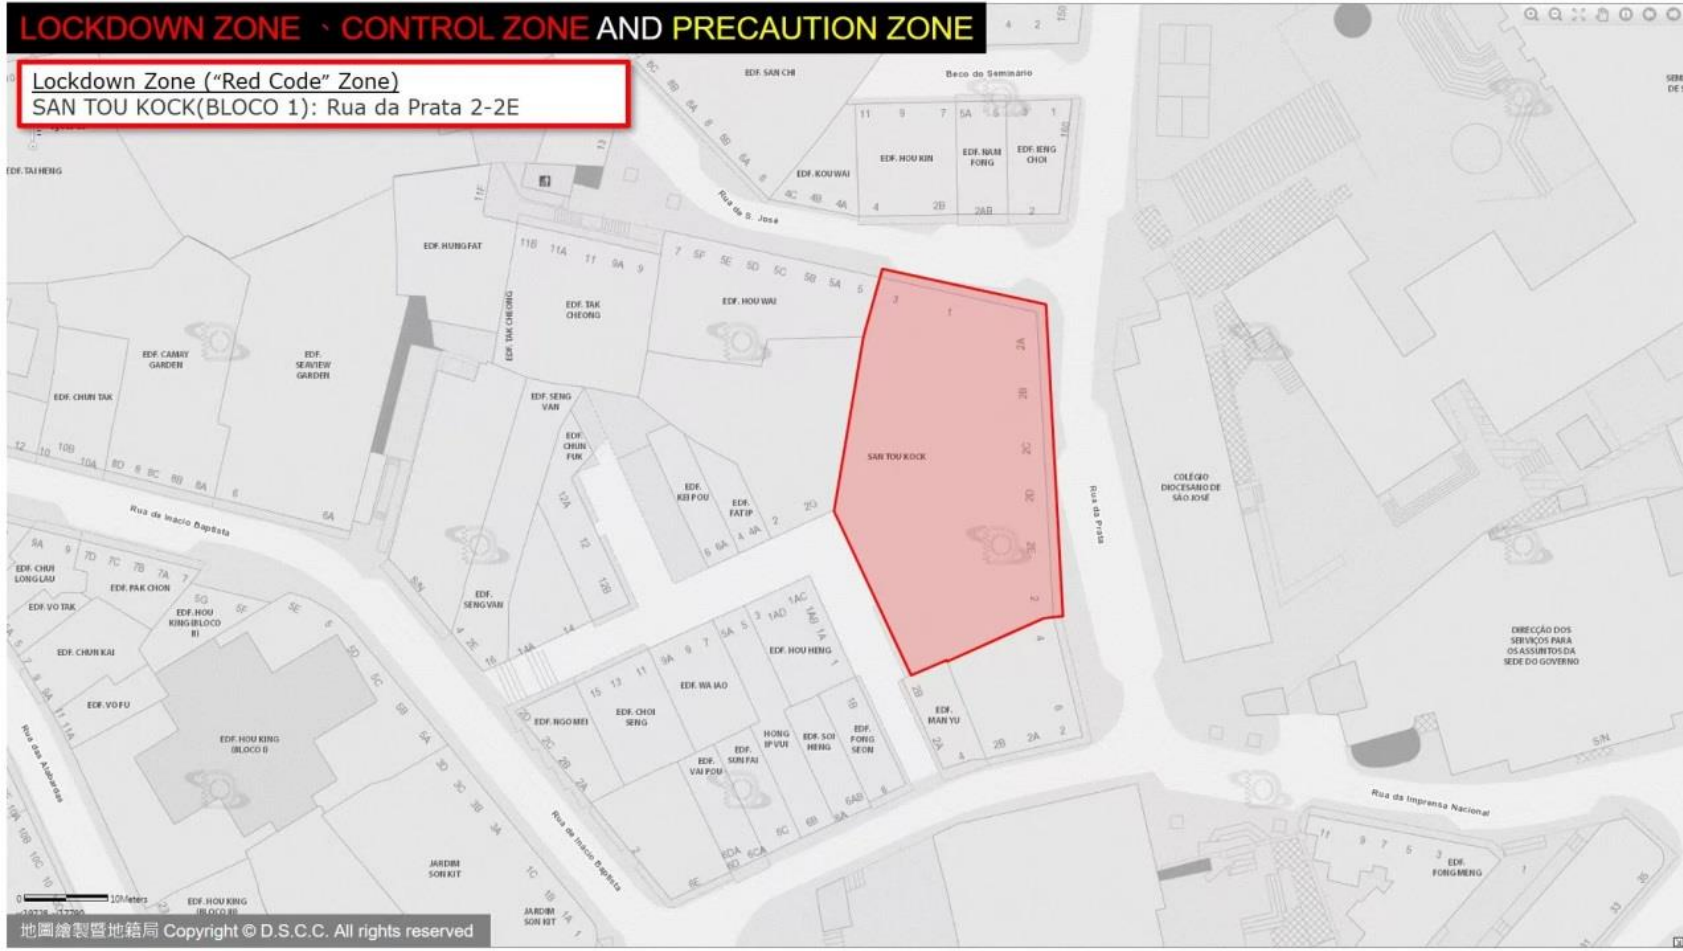

# LOCKDOWN ZONE · CONTROL ZONE AND PRECAUTION ZONE

Lockdown Zone ("Red Code" Zone)  
CASA REAL HOTEL:  
Avenida do Dr. Rodrigo Rodrigues 1086-1142J,  
Rua de Malaca 192-210

0 10Meters  
x:21557, y:18431

# LOCKDOWN ZONE · CONTROL ZONE AND PRECAUTION ZONE

**Lockdown Zone ("Red Code" Zone)**  
Vila Universal, HOTEL KOU VA, VILA TONG KENG:  
Travessa do Auto Novo 1-15A, Travessa do Bazar Novo 13-13A, Rua da Felicidade 69-73, Travessa da Felicidade 2-18

# LOCKDOWN ZONE - CONTROL ZONE AND PRECAUTION ZONE

Lockdown Zone ("Red Code" Zone)  
SAN TOU KOCK(BLOCO 1): Rua da Prata 2-2E

# LOCKDOWN ZONE · CONTROL ZONE AND PRECAUTION ZONE

**Lockdown Zone ("Red Code" Zone)**  
EDF. JARDIM KONG FOK ON (BLOCO 6 & 7): Rua Central da Areia Preta

WAMAU  
SAH CHUN  
0 20Meters  
x:21625, y:20031