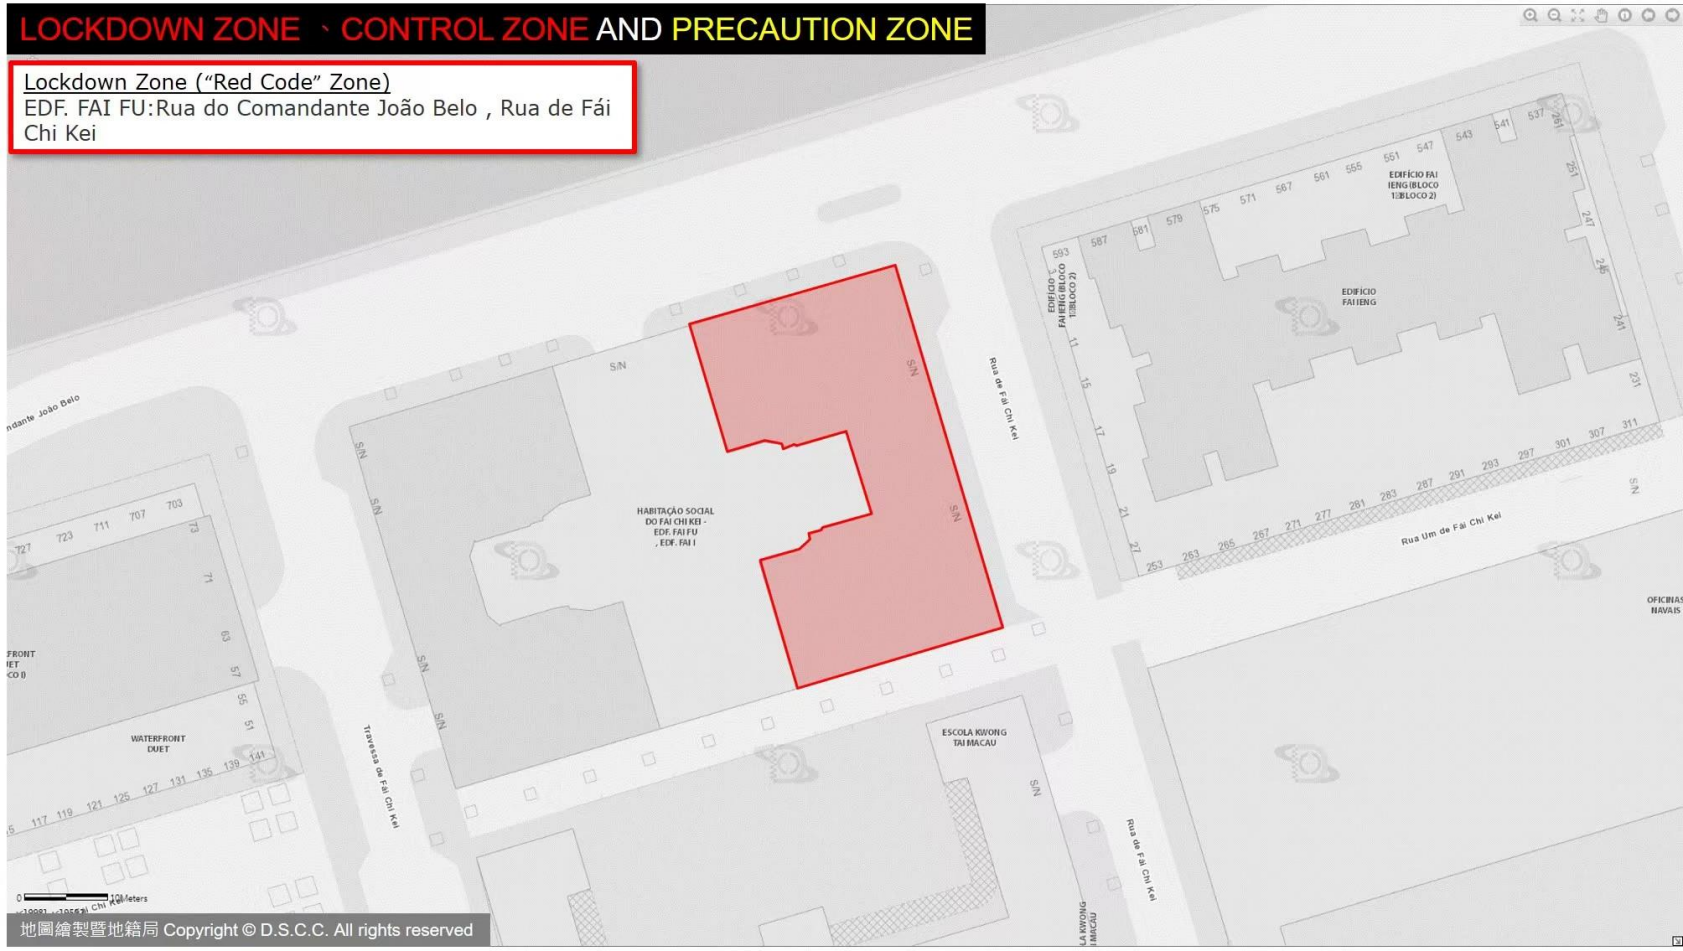

# LOCKDOWN ZONE · CONTROL ZONE AND PRECAUTION ZONE

**Lockdown Zone (“Red Code” Zone)**  
EDF. FAI FU: Rua do Comandante João Belo , Rua de Fái Chi Kei

# LOCKDOWN ZONE · CONTROL ZONE AND PRECAUTION ZONE

Lockdown Zone (“Red Code” Zone)

EDF. VAI LONG (BLOCO 1): Alameda da Tranquilidade 31

# LOCKDOWN ZONE · CONTROL ZONE AND PRECAUTION ZONE

Lockdown Zone ("Red Code" Zone)  
CASA REAL HOTEL:  
Avenida do Dr. Rodrigo Rodrigues 1086-1142J,  
Rua de Malaca 192-210

0 10Meters  
x:21557, y:18431

# LOCKDOWN ZONE · CONTROL ZONE AND PRECAUTION ZONE

**Lockdown Zone ("Red Code" Zone)**  
Vila Universal, HOTEL KOU VA, VILA TONG KENG:  
Travessa do Auto Novo 1-15A, Travessa do Bazar Novo 13-13A, Rua da Felicidade 69-73, Travessa da Felicidade 2-18