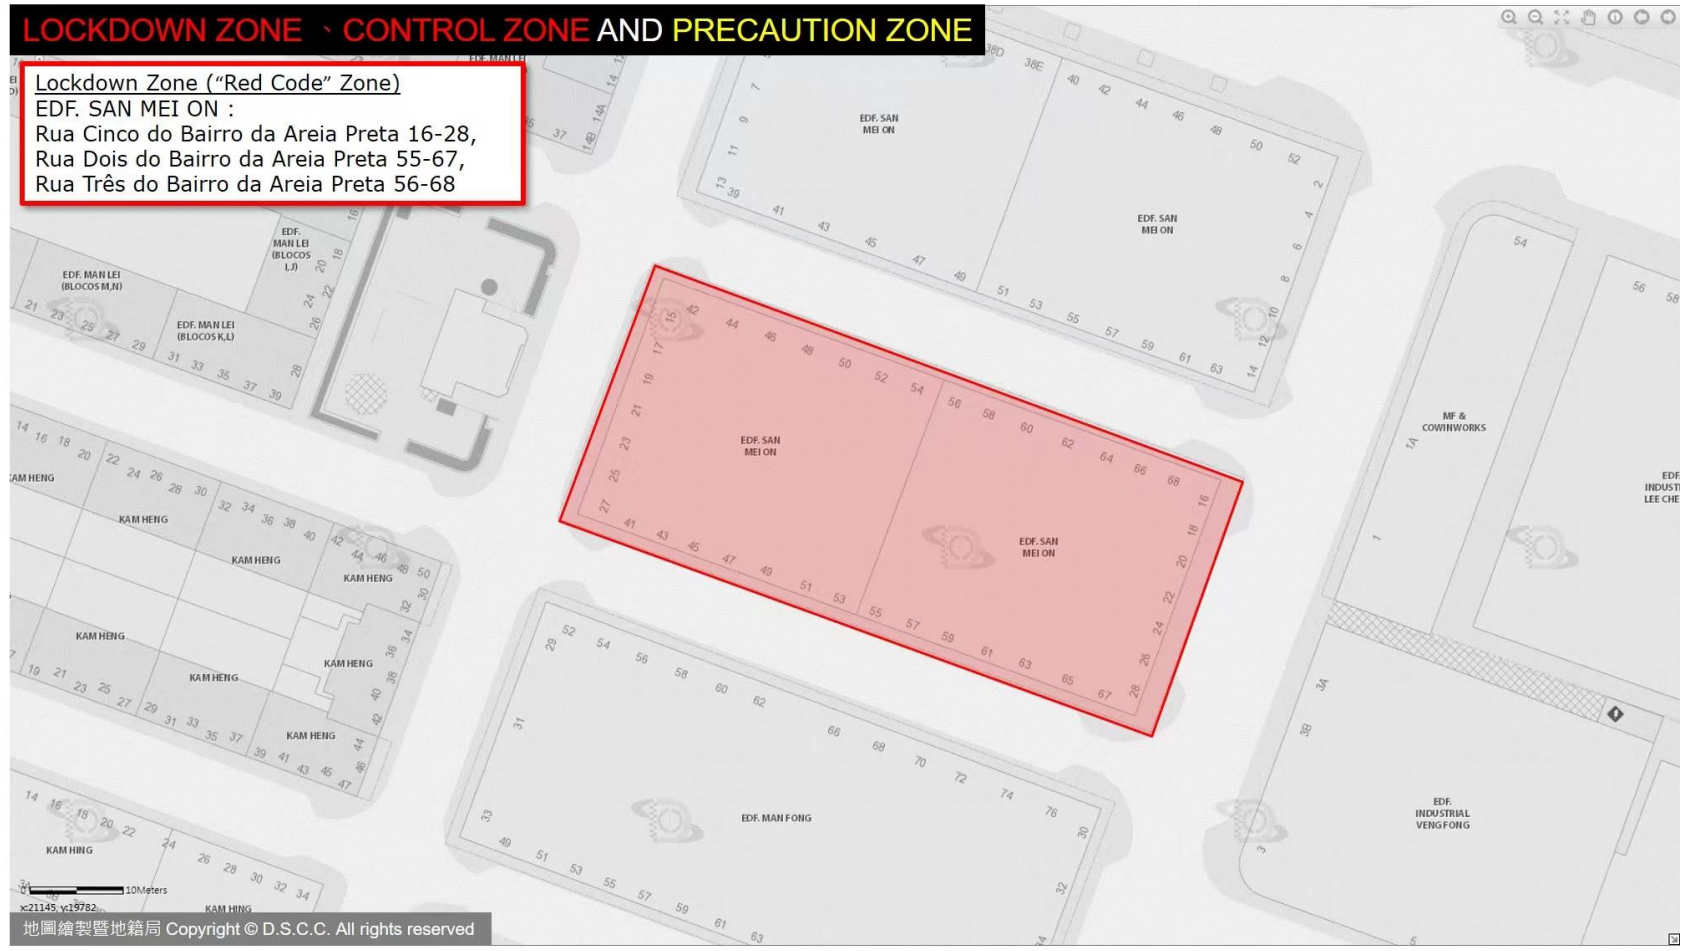

# LOCKDOWN ZONE · CONTROL ZONE AND PRECAUTION ZONE

**Lockdown Zone ("Red Code" Zone)**  
Vila Universal, HOTEL KOU VA, VILA TONG KENG:  
Travessa do Auto Novo 1-15A, Travessa do Bazar Novo 13-13A, Rua da Felicidade 69-73, Travessa da Felicidade 2-18

# LOCKDOWN ZONE - CONTROL ZONE AND PRECAUTION ZONE

Lockdown Zone ("Red Code" Zone)  
SAN TOU KOCK(BLOCO 1): Rua da Prata 2-2E

# LOCKDOWN ZONE · CONTROL ZONE AND PRECAUTION ZONE

**Lockdown Zone ("Red Code" Zone)**  
EDF. JARDIM KONG FOK ON (BLOCO 6 & 7): Rua Central da Areia Preta

WAMAU  
SAH CHUN  
0 20Meters  
x:21625, y:20031

# LOCKDOWN ZONE · CONTROL ZONE AND PRECAUTION ZONE

**Lockdown Zone ("Red Code" Zone)**  
EDF. SAN MEI ON :  
Rua Cinco do Bairro da Areia Preta 16-28,  
Rua Dois do Bairro da Areia Preta 55-67,  
Rua Três do Bairro da Areia Preta 56-68