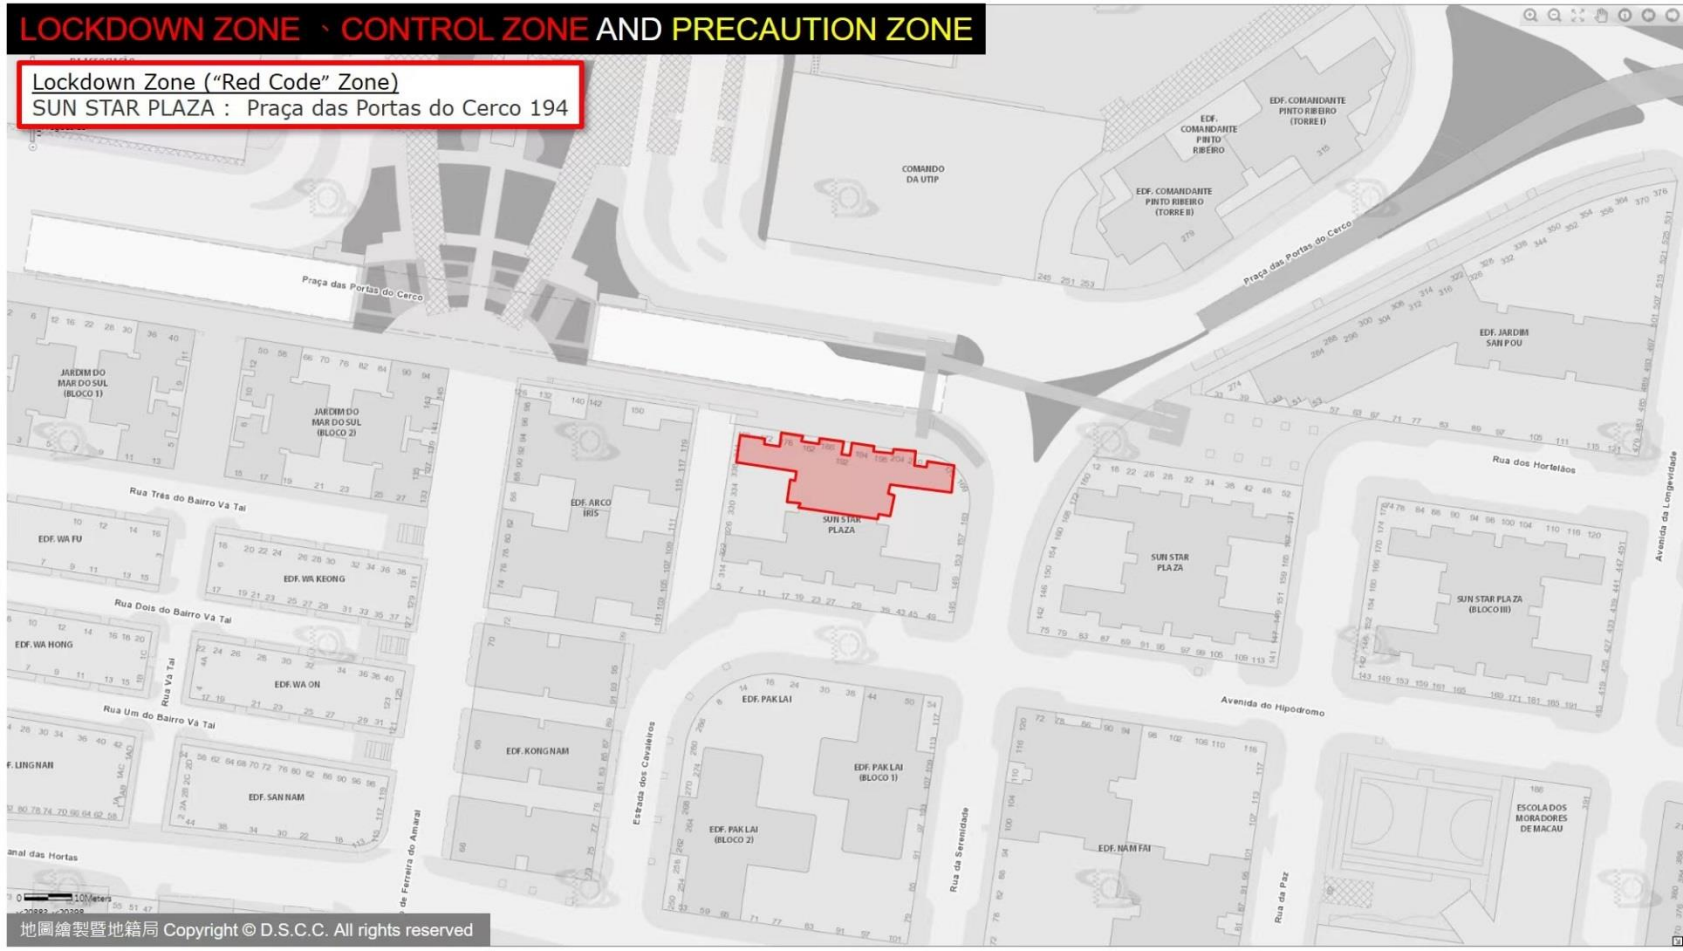

LOCKDOWN ZONE · CONTROL ZONE AND PRECAUTION ZONE

Lockdown Zone (“Red Code” Zone)
EDF. FAI FU: Rua do Comandante João Belo , Rua de Fái Chi Kei

LOCKDOWN ZONE · CONTROL ZONE AND PRECAUTION ZONE

Lockdown Zone ("Red Code" Zone)
EDF. VAI VONG :
Pátio de S. Paulo 21-23, Rua da Terçena 57

LOCKDOWN ZONE · CONTROL ZONE AND PRECAUTION ZONE

Lockdown Zone ("Red Code" Zone)
SUN STAR PLAZA : Praça das Portas do Cerco 194

LOCKDOWN ZONE · CONTROL ZONE AND PRECAUTION ZONE

Lockdown Zone (“Red Code” Zone)

EDF. VAI LONG (BLOCO 1): Alameda da Tranquilidade 31

LOCKDOWN ZONE · CONTROL ZONE AND PRECAUTION ZONE

Lockdown Zone ("Red Code" Zone)
CASA REAL HOTEL:
Avenida do Dr. Rodrigo Rodrigues 1086-1142J,
Rua de Malaca 192-210

0 10Meters

x:21557, y:18431

LOCKDOWN ZONE · CONTROL ZONE AND PRECAUTION ZONE

Lockdown Zone ("Red Code" Zone)
Vila Universal, HOTEL KOU VA, VILA TONG KENG:
Travessa do Auto Novo 1-15A, Travessa do Bazar Novo 13-13A, Rua da Felicidade 69-73, Travessa da Felicidade 2-18