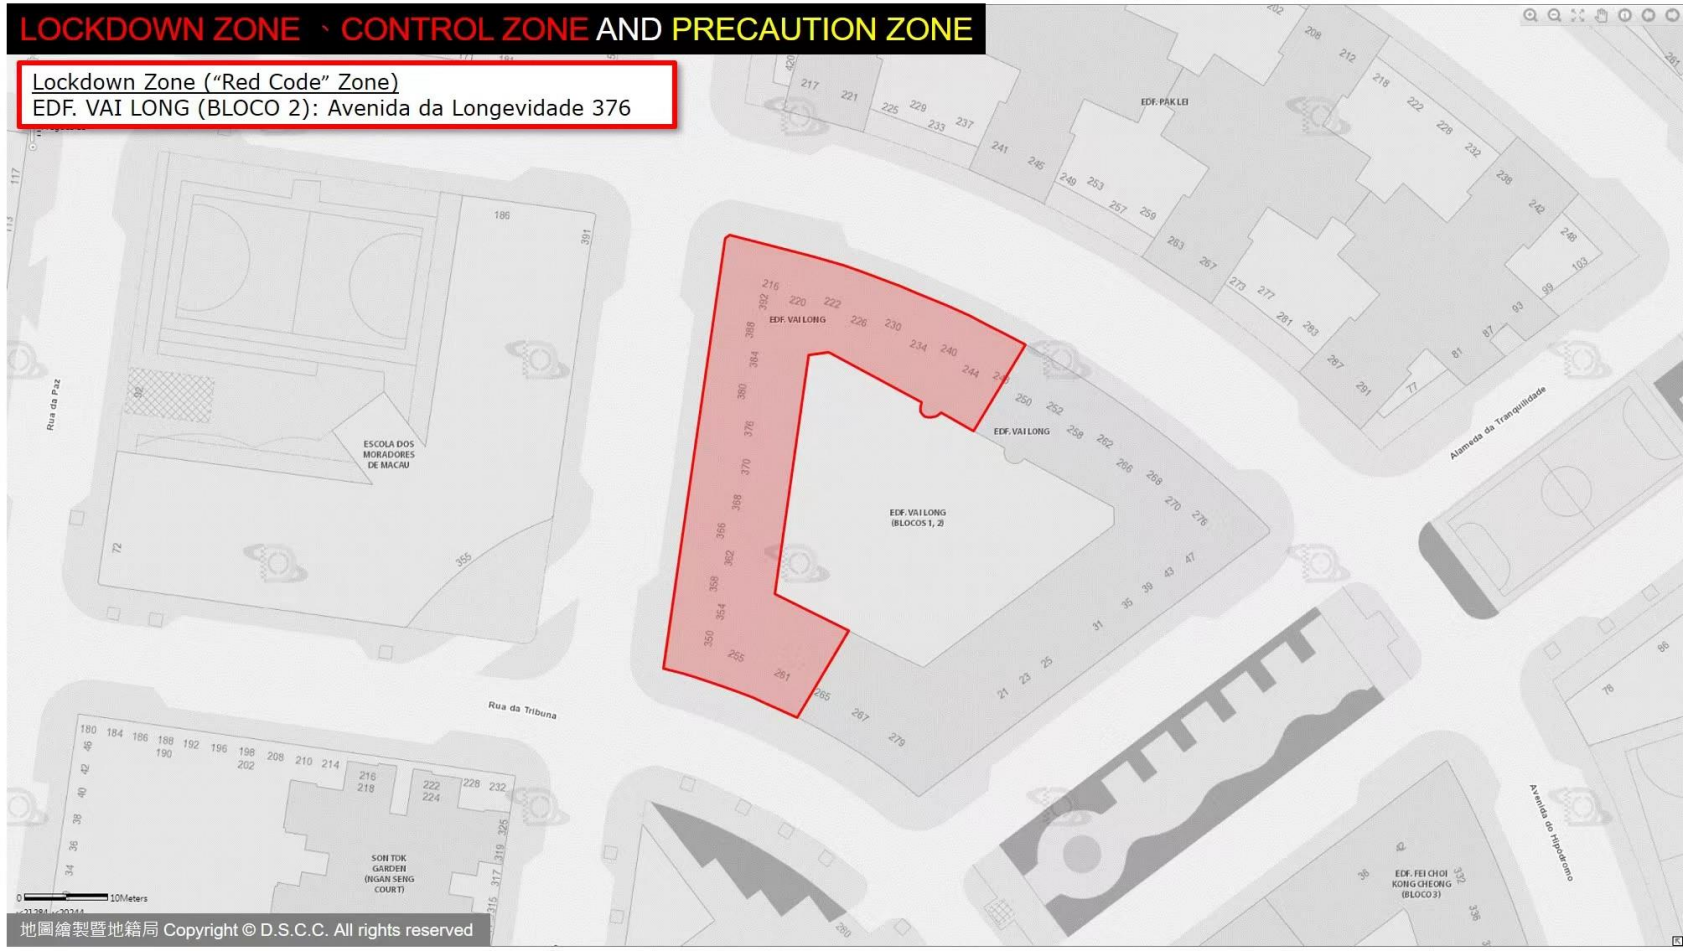

0 10Meters

x:21557, y:18431

LOCKDOWN ZONE · CONTROL ZONE AND PRECAUTION ZONE

Lockdown Zone ("Red Code" Zone)
Vila Universal, HOTEL KOU VA, VILA TONG KENG:
Travessa do Auto Novo 1-15A, Travessa do Bazar Novo 13-13A, Rua da Felicidade 69-73, Travessa da Felicidade 2-18

LOCKDOWN ZONE · CONTROL ZONE AND PRECAUTION ZONE

Lockdown Zone (“Red Code” Zone)

EDF. SAN MEI ON :

Rua Cinco do Bairro da Areia Preta 16-28,

Rua Dois do Bairro da Areia Preta 55-67,

Rua Três do Bairro da Areia Preta 56-68

LOCKDOWN ZONE - CONTROL ZONE AND PRECAUTION ZONE

Lockdown Zone ("Red Code" Zone)
EDF. CONCÓRDIA SQUARE (BLOCO 2): Rua da Tribuna 82C

LOCKDOWN ZONE · CONTROL ZONE AND PRECAUTION ZONE

Lockdown Zone ("Red Code" Zone)
EDF. YAU KAI: Rua Um do Bairro Iao Hon 19-37

LOCKDOWN ZONE · CONTROL ZONE AND PRECAUTION ZONE

Lockdown Zone (“Red Code” Zone)

EDF. VAI LONG (BLOCO 2): Avenida da Longevidade 376

LOCKDOWN ZONE、CONTROL ZONE AND PRECAUTION ZONE

Lockdown Zone (“Red Code” Zone)