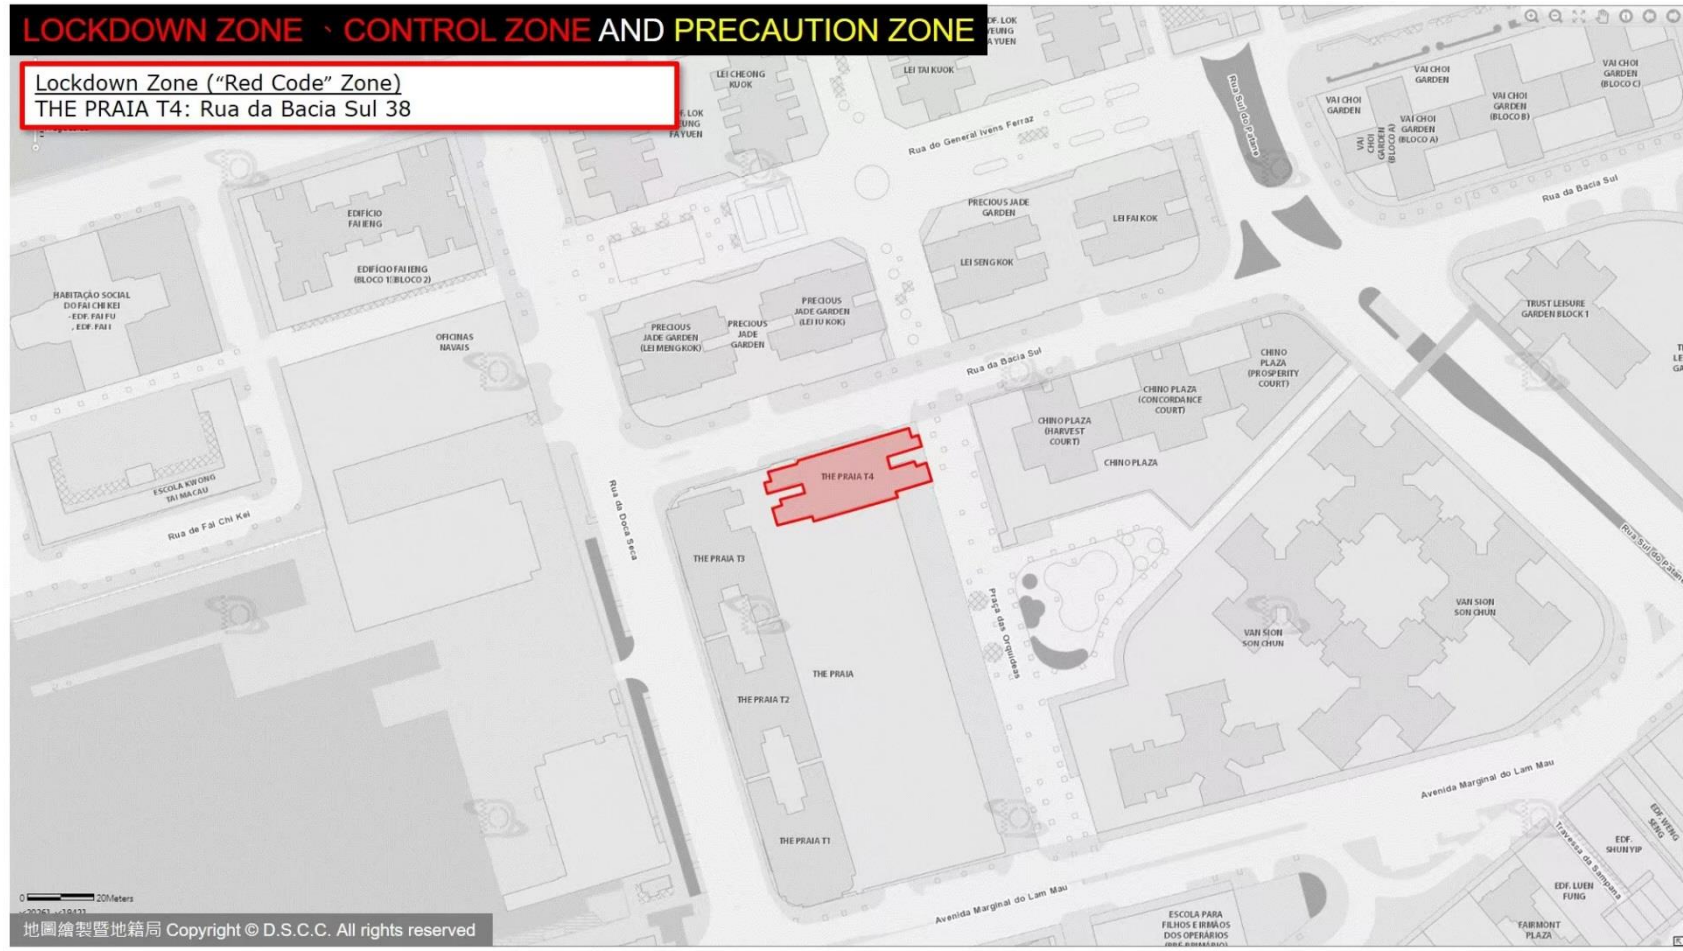

0 10Meters

x:21557, y:18431

LOCKDOWN ZONE · CONTROL ZONE AND PRECAUTION ZONE

Lockdown Zone ("Red Code" Zone)
Vila Universal, HOTEL KOU VA, VILA TONG KENG:
Travessa do Auto Novo 1-15A, Travessa do Bazar Novo 13-13A, Rua da Felicidade 69-73, Travessa da Felicidade 2-18

LOCKDOWN ZONE - CONTROL ZONE AND PRECAUTION ZONE

Lockdown Zone ("Red Code" Zone)
EDF. CONCÓRDIA SQUARE (BLOCO 2): Rua da Tribuna 82C

LOCKDOWN ZONE · CONTROL ZONE AND PRECAUTION ZONE

Lockdown Zone ("Red Code" Zone)
EDF. YAU KAI: Rua Um do Bairro Iao Hon 19-37

LOCKDOWN ZONE · CONTROL ZONE AND PRECAUTION ZONE

Lockdown Zone (“Red Code” Zone)

EDF. VAI LONG (BLOCO 2): Avenida da Longevidade 376

LOCKDOWN ZONE、CONTROL ZONE AND PRECAUTION ZONE

Lockdown Zone (“Red Code” Zone)

EDF. KWOK CHEONG : Estrada de Adolfo Loureiro 5-5B

LOCKDOWN ZONE · CONTROL ZONE AND PRECAUTION ZONE

Lockdown Zone ("Red Code" Zone)
THE PRAIA T4: Rua da Bacia Sul 38

LOCKDOWN ZONE - CONTROL ZONE AND PRECAUTION ZONE