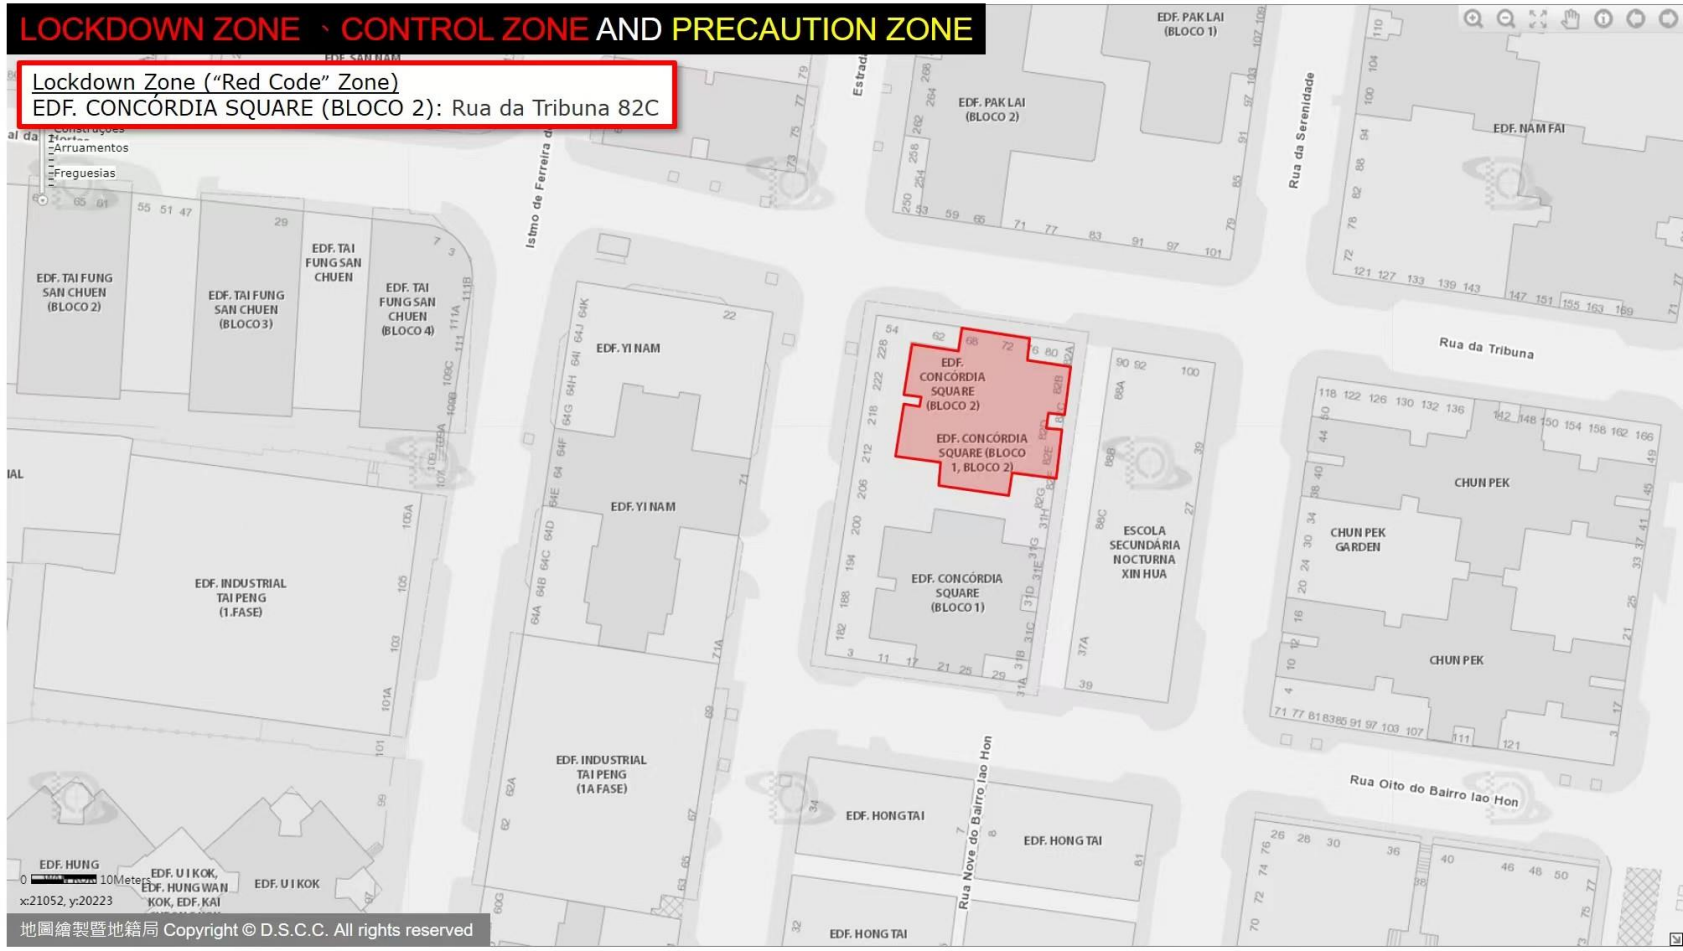

0 10Meters

x:21557, y:18431

LOCKDOWN ZONE · CONTROL ZONE AND PRECAUTION ZONE

Lockdown Zone ("Red Code" Zone)
Vila Universal, HOTEL KOU VA, VILA TONG KENG:
Travessa do Auto Novo 1-15A, Travessa do Bazar Novo 13-13A, Rua da Felicidade 69-73, Travessa da Felicidade 2-18

LOCKDOWN ZONE · CONTROL ZONE AND PRECAUTION ZONE

Lockdown Zone (“Red Code” Zone)

EDF. SAN MEI ON :

Rua Cinco do Bairro da Areia Preta 16-28,

Rua Dois do Bairro da Areia Preta 55-67,

Rua Três do Bairro da Areia Preta 56-68

LOCKDOWN ZONE - CONTROL ZONE AND PRECAUTION ZONE

Lockdown Zone ("Red Code" Zone)
EDF. CONCÓRDIA SQUARE (BLOCO 2): Rua da Tribuna 82C

LOCKDOWN ZONE · CONTROL ZONE AND PRECAUTION ZONE

Lockdown Zone ("Red Code" Zone)
EDF. YAU KAI: Rua Um do Bairro Iao Hon 19-37

LOCKDOWN ZONE · CONTROL ZONE AND PRECAUTION ZONE

Lockdown Zone (“Red Code” Zone)

EDF. VAI LONG (BLOCO 2): Avenida da Longevidade 376

LOCKDOWN ZONE、CONTROL ZONE AND PRECAUTION ZONE

Lockdown Zone (“Red Code” Zone)