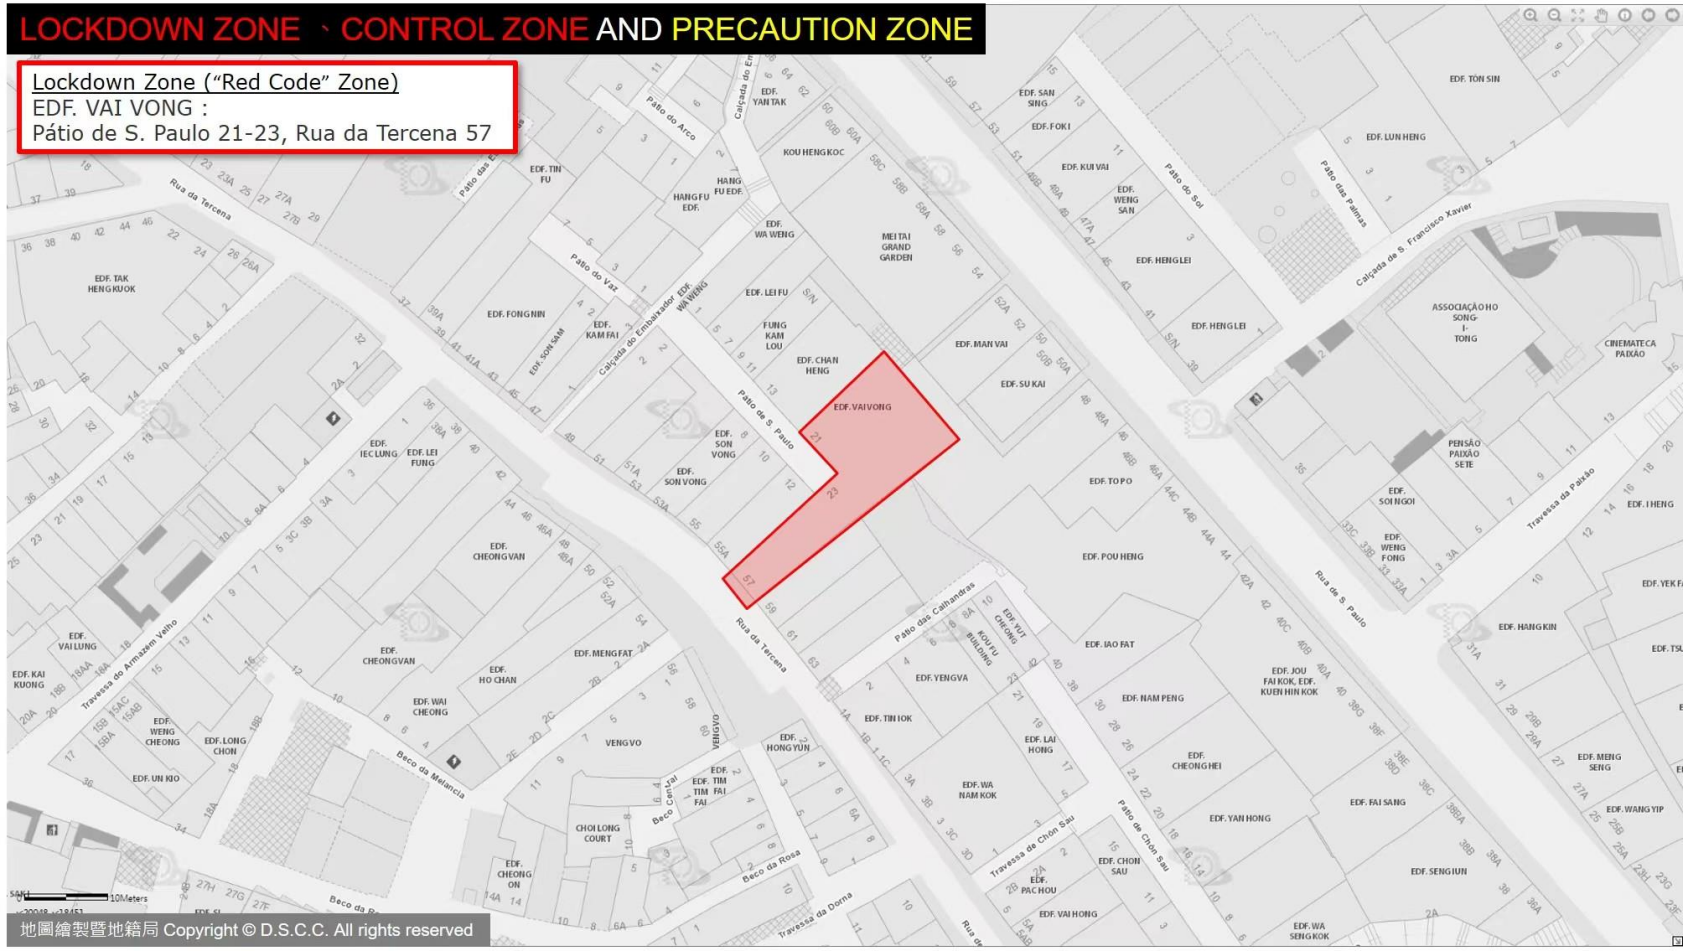

LOCKDOWN ZONE · CONTROL ZONE AND PRECAUTION ZONE

Lockdown Zone (“Red Code” Zone)
EDF. FAI FU: Rua do Comandante João Belo , Rua de Fái Chi Kei

LOCKDOWN ZONE · CONTROL ZONE AND PRECAUTION ZONE

Lockdown Zone ("Red Code" Zone)
EDF. VAI VONG :
Pátio de S. Paulo 21-23, Rua da Terçena 57

LOCKDOWN ZONE · CONTROL ZONE AND PRECAUTION ZONE

Lockdown Zone ("Red Code" Zone)
SUN STAR PLAZA : Praça das Portas do Cerco 194

LOCKDOWN ZONE · CONTROL ZONE AND PRECAUTION ZONE

Lockdown Zone (“Red Code” Zone)

EDF. VAI LONG (BLOCO 1): Alameda da Tranquilidade 31

LOCKDOWN ZONE · CONTROL ZONE AND PRECAUTION ZONE

Lockdown Zone ("Red Code" Zone)
CASA REAL HOTEL:
Avenida do Dr. Rodrigo Rodrigues 1086-1142J,
Rua de Malaca 192-210

0 10Meters

x:21557, y:18431

LOCKDOWN ZONE · CONTROL ZONE AND PRECAUTION ZONE

Lockdown Zone ("Red Code" Zone)
Vila Universal, HOTEL KOU VA, VILA TONG KENG:
Travessa do Auto Novo 1-15A, Travessa do Bazar Novo 13-13A, Rua da Felicidade 69-73, Travessa da Felicidade 2-18