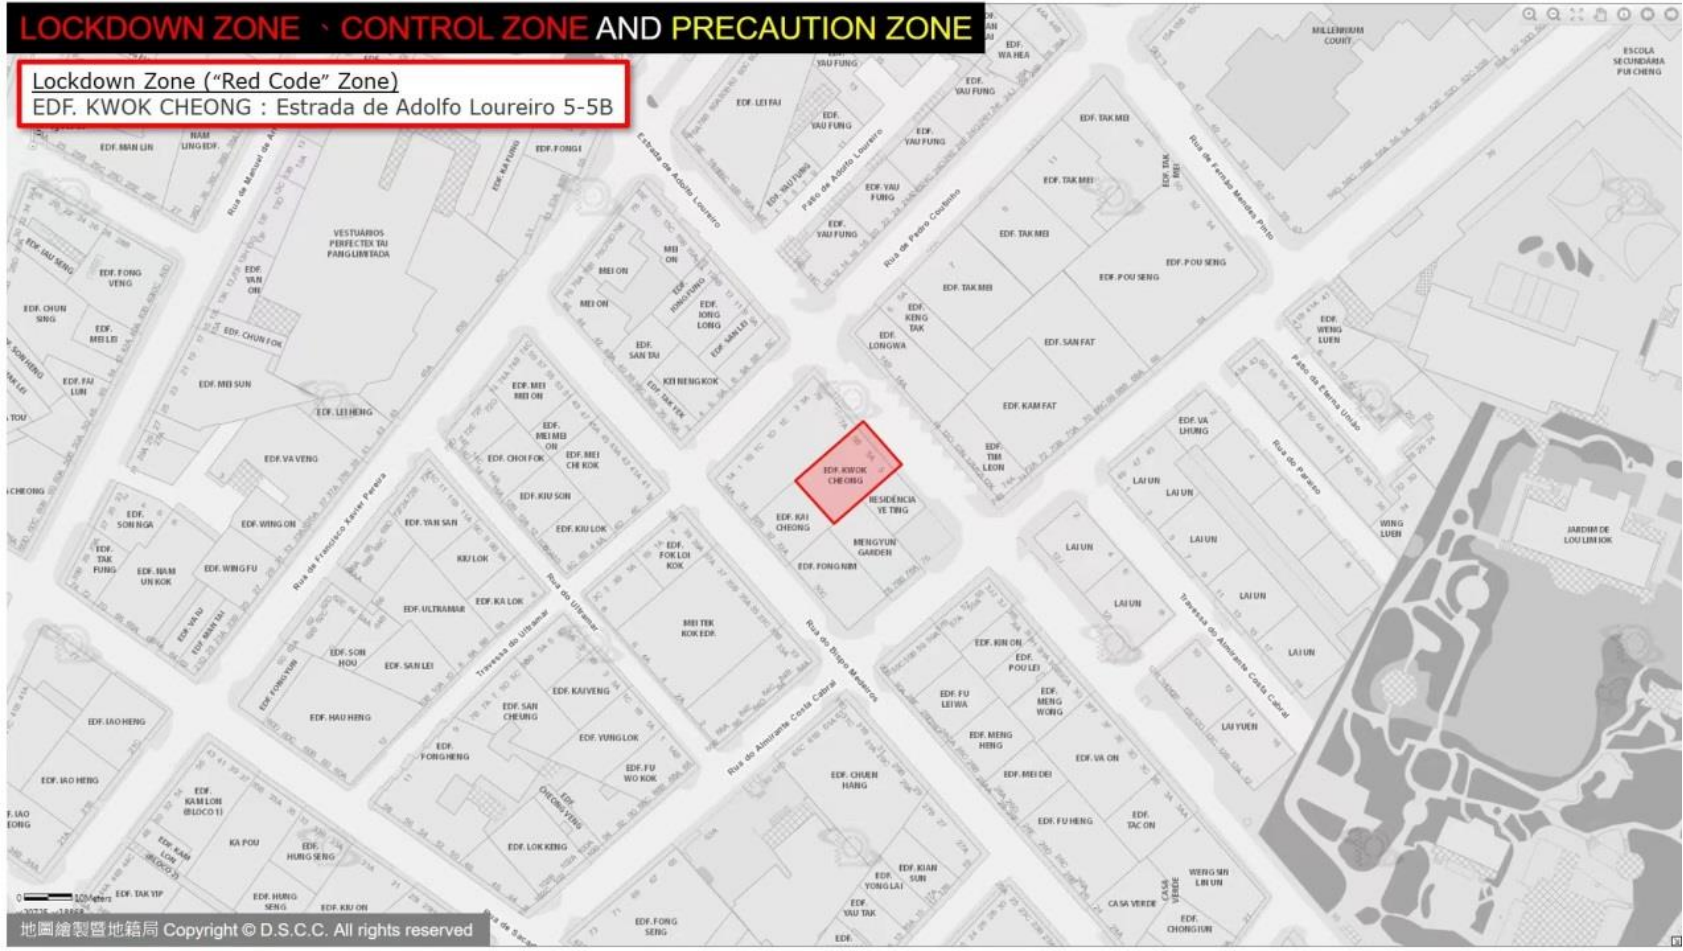

0 10Meters

x:21557, y:18431

LOCKDOWN ZONE · CONTROL ZONE AND PRECAUTION ZONE

Lockdown Zone ("Red Code" Zone)
Vila Universal, HOTEL KOU VA, VILA TONG KENG:
Travessa do Auto Novo 1-15A, Travessa do Bazar Novo 13-13A, Rua da Felicidade 69-73, Travessa da Felicidade 2-18

LOCKDOWN ZONE - CONTROL ZONE AND PRECAUTION ZONE

Lockdown Zone ("Red Code" Zone)
EDF. CONCÓRDIA SQUARE (BLOCO 2): Rua da Tribuna 82C

LOCKDOWN ZONE · CONTROL ZONE AND PRECAUTION ZONE

Lockdown Zone ("Red Code" Zone)
EDF. YAU KAI: Rua Um do Bairro Iao Hon 19-37

LOCKDOWN ZONE · CONTROL ZONE AND PRECAUTION ZONE

Lockdown Zone (“Red Code” Zone)

EDF. VAI LONG (BLOCO 2): Avenida da Longevidade 376

LOCKDOWN ZONE、CONTROL ZONE AND PRECAUTION ZONE

Lockdown Zone (“Red Code” Zone)

EDF. KWOK CHEONG : Estrada de Adolfo Loureiro 5-5B

LOCKDOWN ZONE · CONTROL ZONE AND PRECAUTION ZONE

Lockdown Zone ("Red Code" Zone)
THE PRAIA T4: Rua da Bacia Sul 38

LOCKDOWN ZONE - CONTROL ZONE AND PRECAUTION ZONE