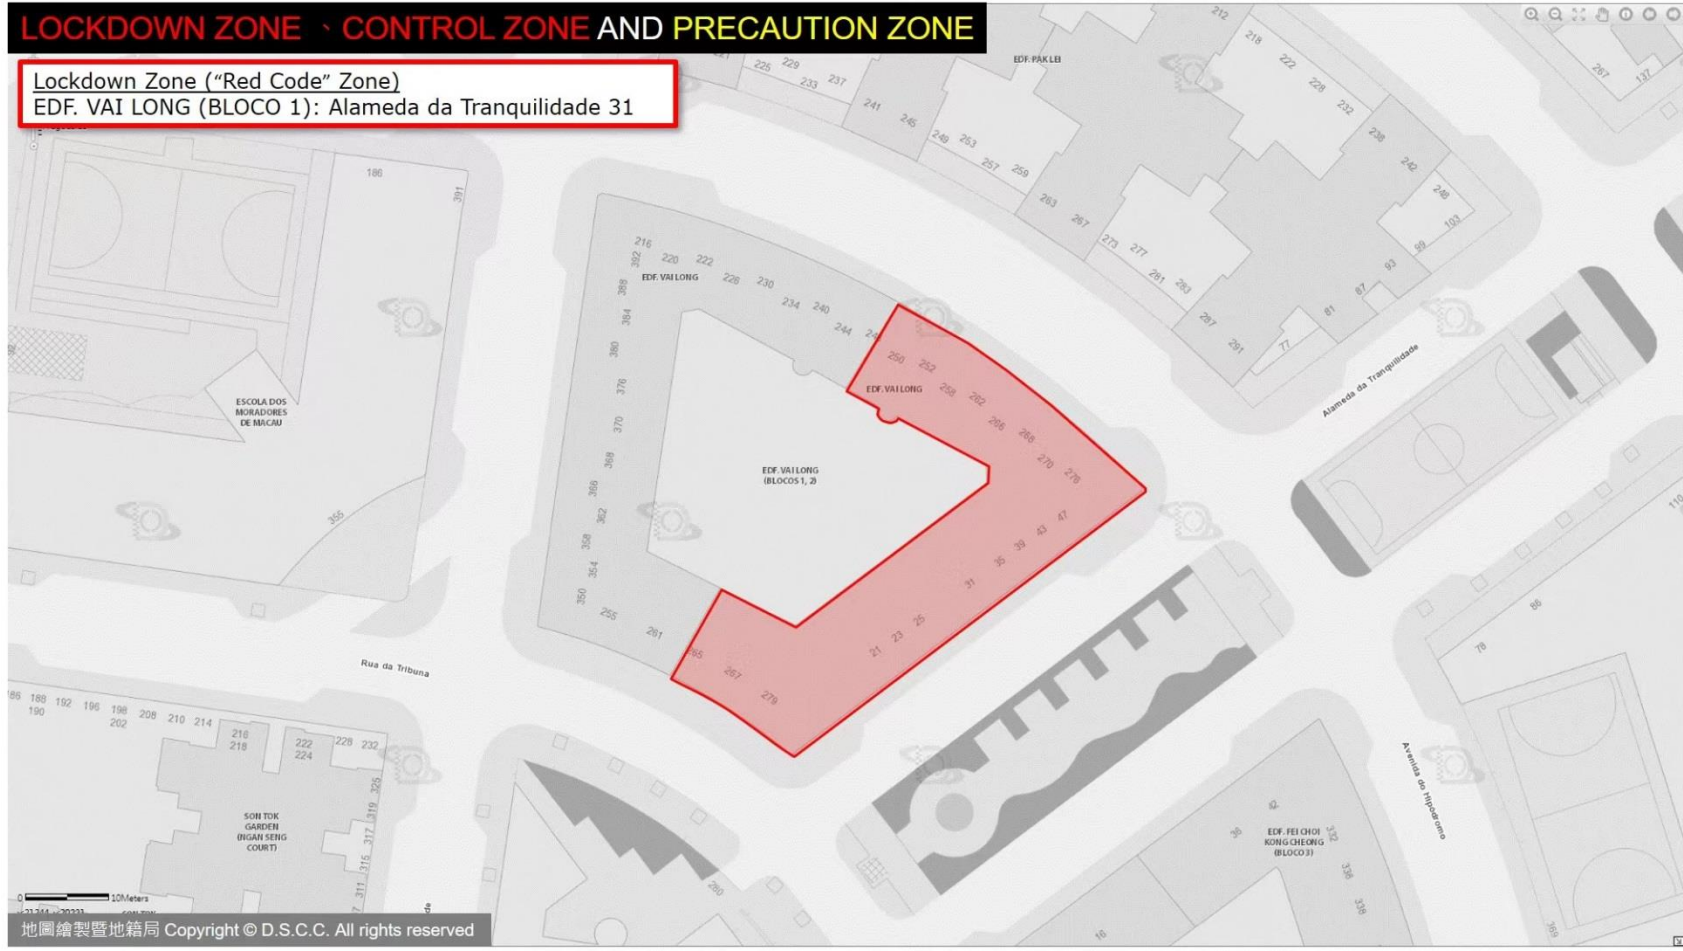

LOCKDOWN ZONE · CONTROL ZONE AND PRECAUTION ZONE

Lockdown Zone (“Red Code” Zone)
EDF. FAI FU: Rua do Comandante João Belo , Rua de Fái Chi Kei

LOCKDOWN ZONE · CONTROL ZONE AND PRECAUTION ZONE

Lockdown Zone ("Red Code" Zone)
EDF. VAI VONG :
Pátio de S. Paulo 21-23, Rua da Terçena 57

LOCKDOWN ZONE · CONTROL ZONE AND PRECAUTION ZONE

Lockdown Zone ("Red Code" Zone)
SUN STAR PLAZA : Praça das Portas do Cerco 194

LOCKDOWN ZONE · CONTROL ZONE AND PRECAUTION ZONE

Lockdown Zone (“Red Code” Zone)

EDF. VAI LONG (BLOCO 1): Alameda da Tranquilidade 31

LOCKDOWN ZONE · CONTROL ZONE AND PRECAUTION ZONE

Lockdown Zone ("Red Code" Zone)
CASA REAL HOTEL:
Avenida do Dr. Rodrigo Rodrigues 1086-1142J,
Rua de Malaca 192-210

0 10Meters

x:21557, y:18431

LOCKDOWN ZONE · CONTROL ZONE AND PRECAUTION ZONE

Lockdown Zone ("Red Code" Zone)
Vila Universal, HOTEL KOU VA, VILA TONG KENG:
Travessa do Auto Novo 1-15A, Travessa do Bazar Novo 13-13A, Rua da Felicidade 69-73, Travessa da Felicidade 2-18