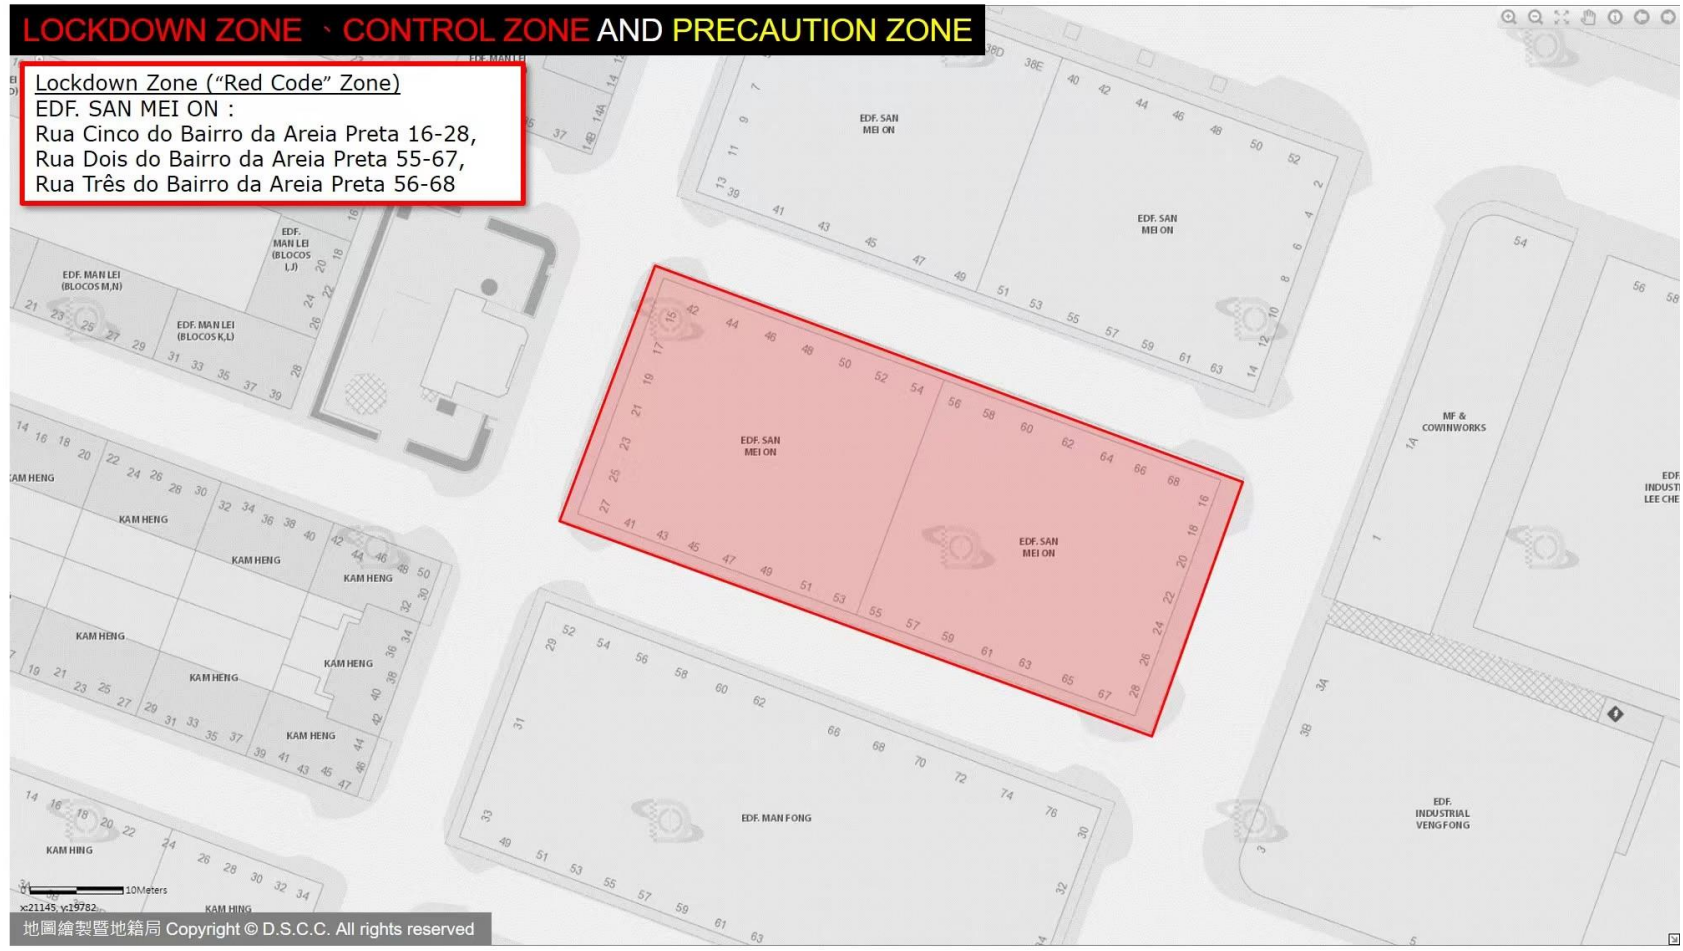

0 10Meters

x:21557, y:18431

LOCKDOWN ZONE · CONTROL ZONE AND PRECAUTION ZONE

Lockdown Zone ("Red Code" Zone)
Vila Universal, HOTEL KOU VA, VILA TONG KENG:
Travessa do Auto Novo 1-15A, Travessa do Bazar Novo 13-13A, Rua da Felicidade 69-73, Travessa da Felicidade 2-18

LOCKDOWN ZONE · CONTROL ZONE AND PRECAUTION ZONE

Lockdown Zone (“Red Code” Zone)

EDF. SAN MEI ON :

Rua Cinco do Bairro da Areia Preta 16-28,

Rua Dois do Bairro da Areia Preta 55-67,

Rua Três do Bairro da Areia Preta 56-68

LOCKDOWN ZONE - CONTROL ZONE AND PRECAUTION ZONE

Lockdown Zone ("Red Code" Zone)
EDF. CONCÓRDIA SQUARE (BLOCO 2): Rua da Tribuna 82C

LOCKDOWN ZONE · CONTROL ZONE AND PRECAUTION ZONE

Lockdown Zone ("Red Code" Zone)
EDF. YAU KAI: Rua Um do Bairro Iao Hon 19-37

LOCKDOWN ZONE · CONTROL ZONE AND PRECAUTION ZONE

Lockdown Zone (“Red Code” Zone)

EDF. VAI LONG (BLOCO 2): Avenida da Longevidade 376

LOCKDOWN ZONE、CONTROL ZONE AND PRECAUTION ZONE

Lockdown Zone (“Red Code” Zone)