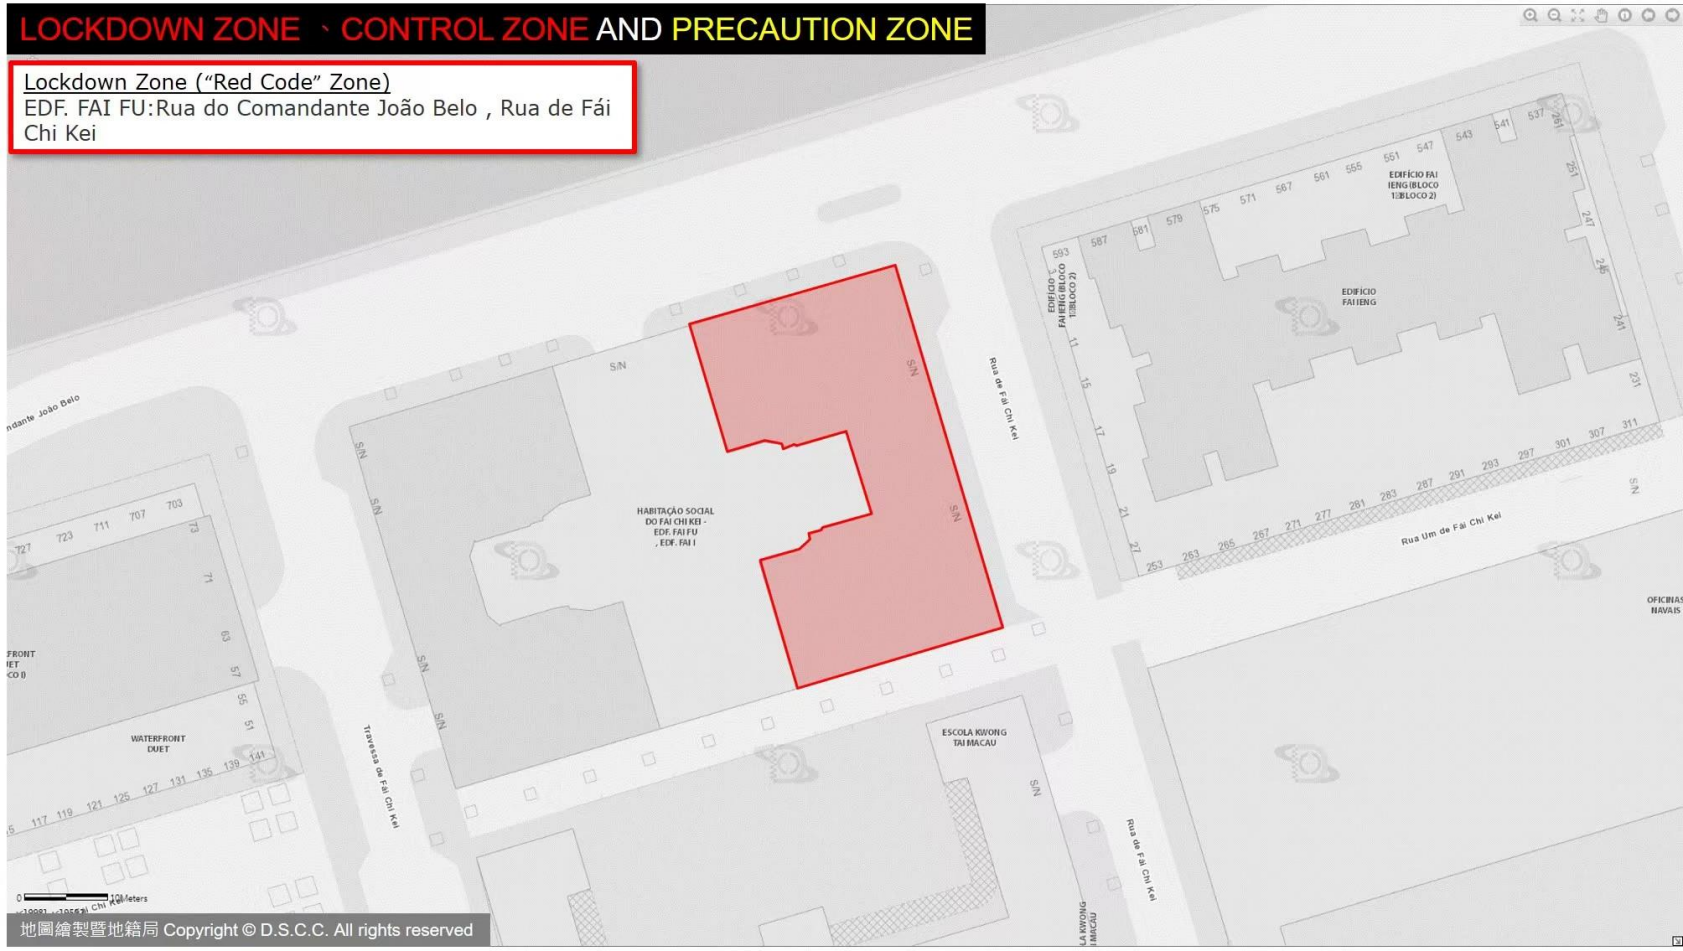

LOCKDOWN ZONE · CONTROL ZONE AND PRECAUTION ZONE

Lockdown Zone (“Red Code” Zone)
EDF. FAI FU: Rua do Comandante João Belo , Rua de Fái Chi Kei

LOCKDOWN ZONE · CONTROL ZONE AND PRECAUTION ZONE

Lockdown Zone ("Red Code" Zone)
EDF. VAI VONG :
Pátio de S. Paulo 21-23, Rua da Terçena 57

LOCKDOWN ZONE · CONTROL ZONE AND PRECAUTION ZONE

Lockdown Zone ("Red Code" Zone)
SUN STAR PLAZA : Praça das Portas do Cerco 194

LOCKDOWN ZONE · CONTROL ZONE AND PRECAUTION ZONE

Lockdown Zone (“Red Code” Zone)

EDF. VAI LONG (BLOCO 1): Alameda da Tranquilidade 31

LOCKDOWN ZONE · CONTROL ZONE AND PRECAUTION ZONE

Lockdown Zone ("Red Code" Zone)
CASA REAL HOTEL:
Avenida do Dr. Rodrigo Rodrigues 1086-1142J,
Rua de Malaca 192-210

0 10Meters

x:21557, y:18431

LOCKDOWN ZONE · CONTROL ZONE AND PRECAUTION ZONE

Lockdown Zone ("Red Code" Zone)
Vila Universal, HOTEL KOU VA, VILA TONG KENG:
Travessa do Auto Novo 1-15A, Travessa do Bazar Novo 13-13A, Rua da Felicidade 69-73, Travessa da Felicidade 2-18