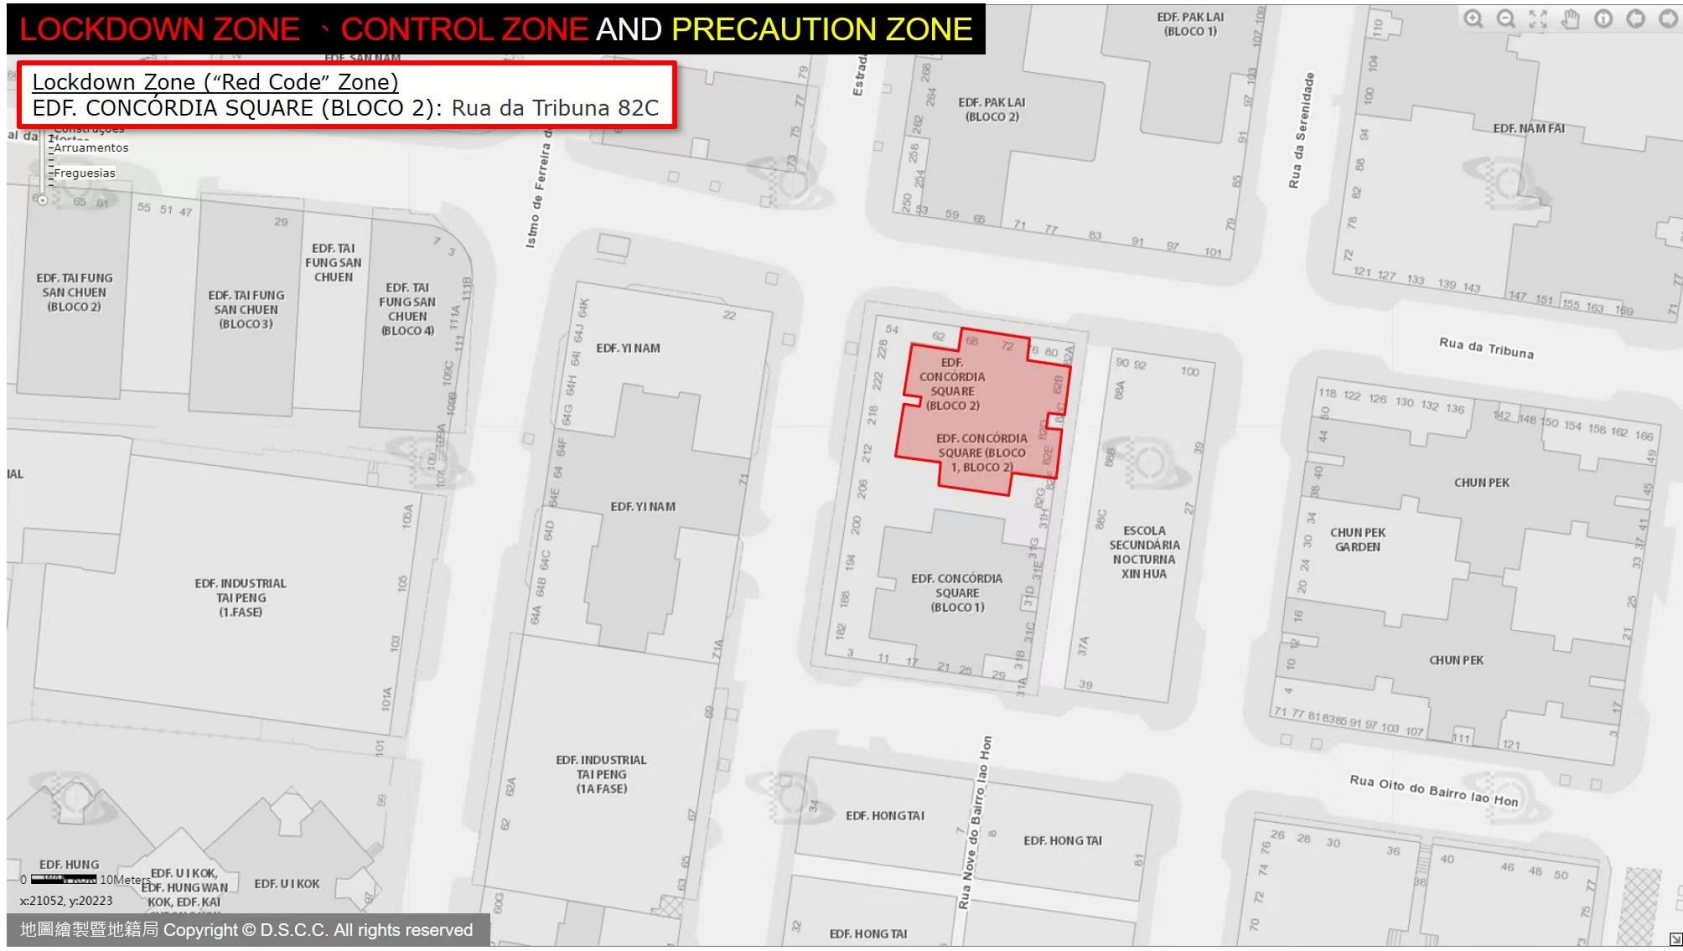

# LOCKDOWN ZONE · CONTROL ZONE AND PRECAUTION ZONE

Lockdown Zone ("Red Code" Zone)  
CASA REAL HOTEL:  
Avenida do Dr. Rodrigo Rodrigues 1086-1142J,  
Rua de Malaca 192-210

0 10Meters

x:21557, y:18431

# LOCKDOWN ZONE · CONTROL ZONE AND PRECAUTION ZONE

**Lockdown Zone ("Red Code" Zone)**  
Vila Universal, HOTEL KOU VA, VILA TONG KENG:  
Travessa do Auto Novo 1-15A, Travessa do Bazar Novo 13-13A, Rua da Felicidade 69-73, Travessa da Felicidade 2-18

# LOCKDOWN ZONE · CONTROL ZONE AND PRECAUTION ZONE

Lockdown Zone ("Red Code" Zone)  
EDF. SAN MEI ON :  
Rua Cinco do Bairro da Areia Preta 16-28,  
Rua Dois do Bairro da Areia Preta 55-67,  
Rua Três do Bairro da Areia Preta 56-68

# LOCKDOWN ZONE - CONTROL ZONE AND PRECAUTION ZONE

Lockdown Zone ("Red Code" Zone)  
EDF. CONCÓRDIA SQUARE (BLOCO 2): Rua da Tribuna 82C