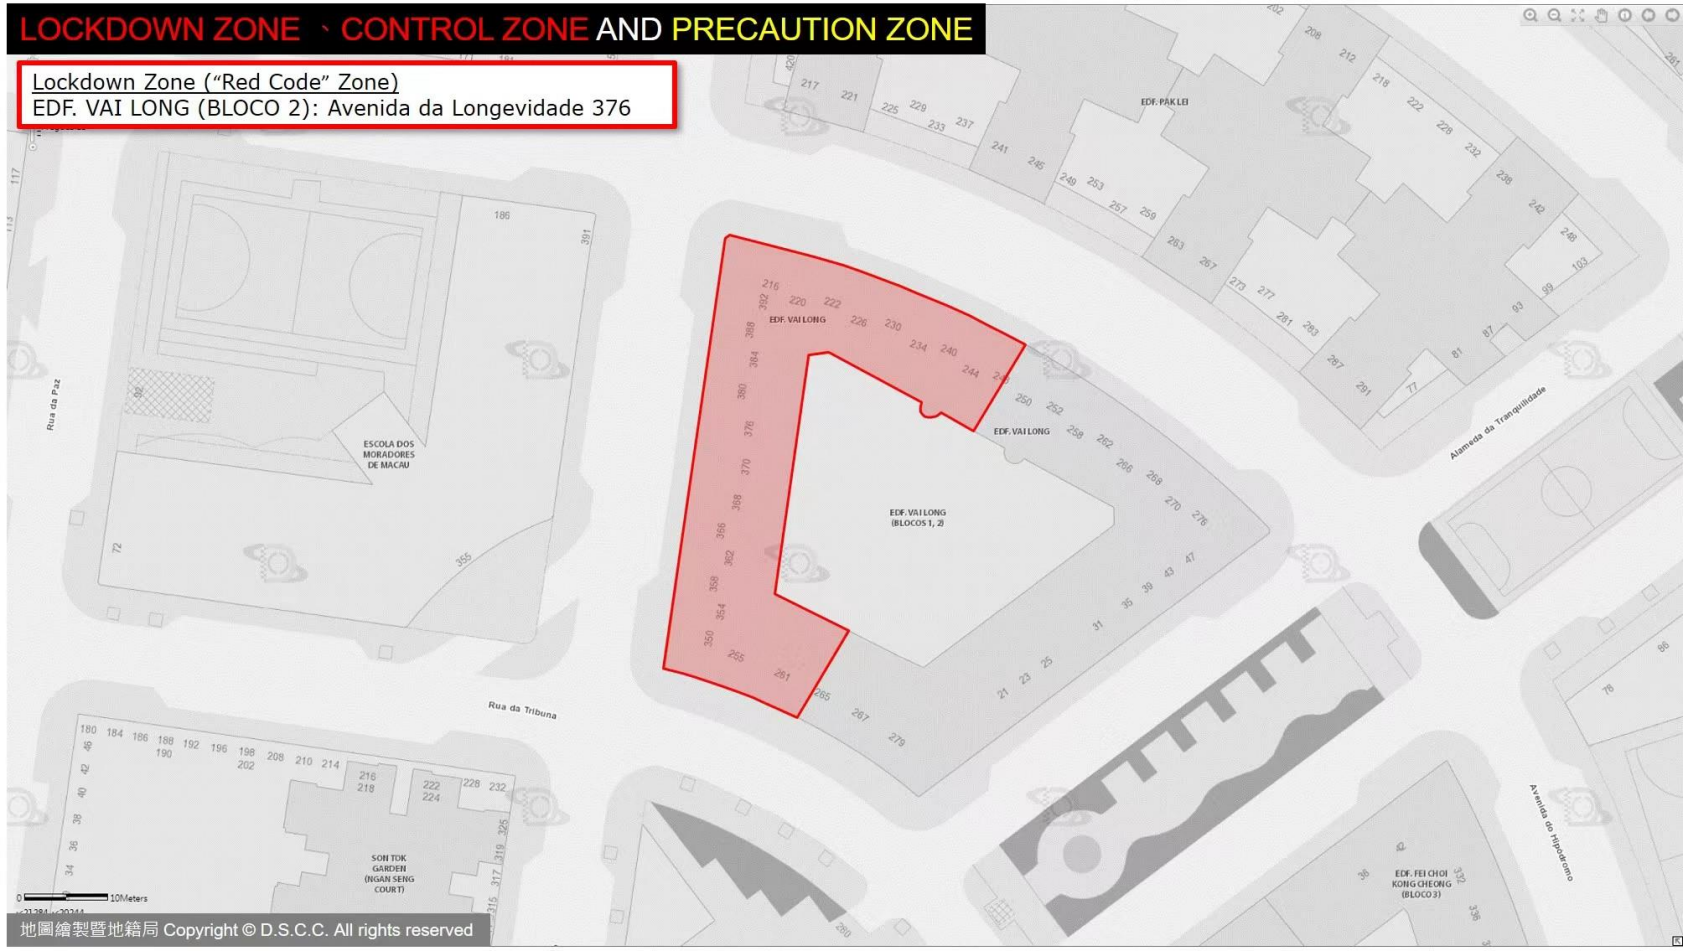

# LOCKDOWN ZONE - CONTROL ZONE AND PRECAUTION ZONE

Lockdown Zone ("Red Code" Zone)  
EDF. CONCÓRDIA SQUARE (BLOCO 2): Rua da Tribuna 82C

# LOCKDOWN ZONE · CONTROL ZONE AND PRECAUTION ZONE

Lockdown Zone (“Red Code” Zone)

EDF. YAU KAI: Rua Um do Bairro Iao Hon 19-37

# LOCKDOWN ZONE · CONTROL ZONE AND PRECAUTION ZONE

**Lockdown Zone (“Red Code” Zone)**  
EDF. VAI LONG (BLOCO 2): Avenida da Longevidade 376

# LOCKDOWN ZONE、CONTROL ZONE AND PRECAUTION ZONE