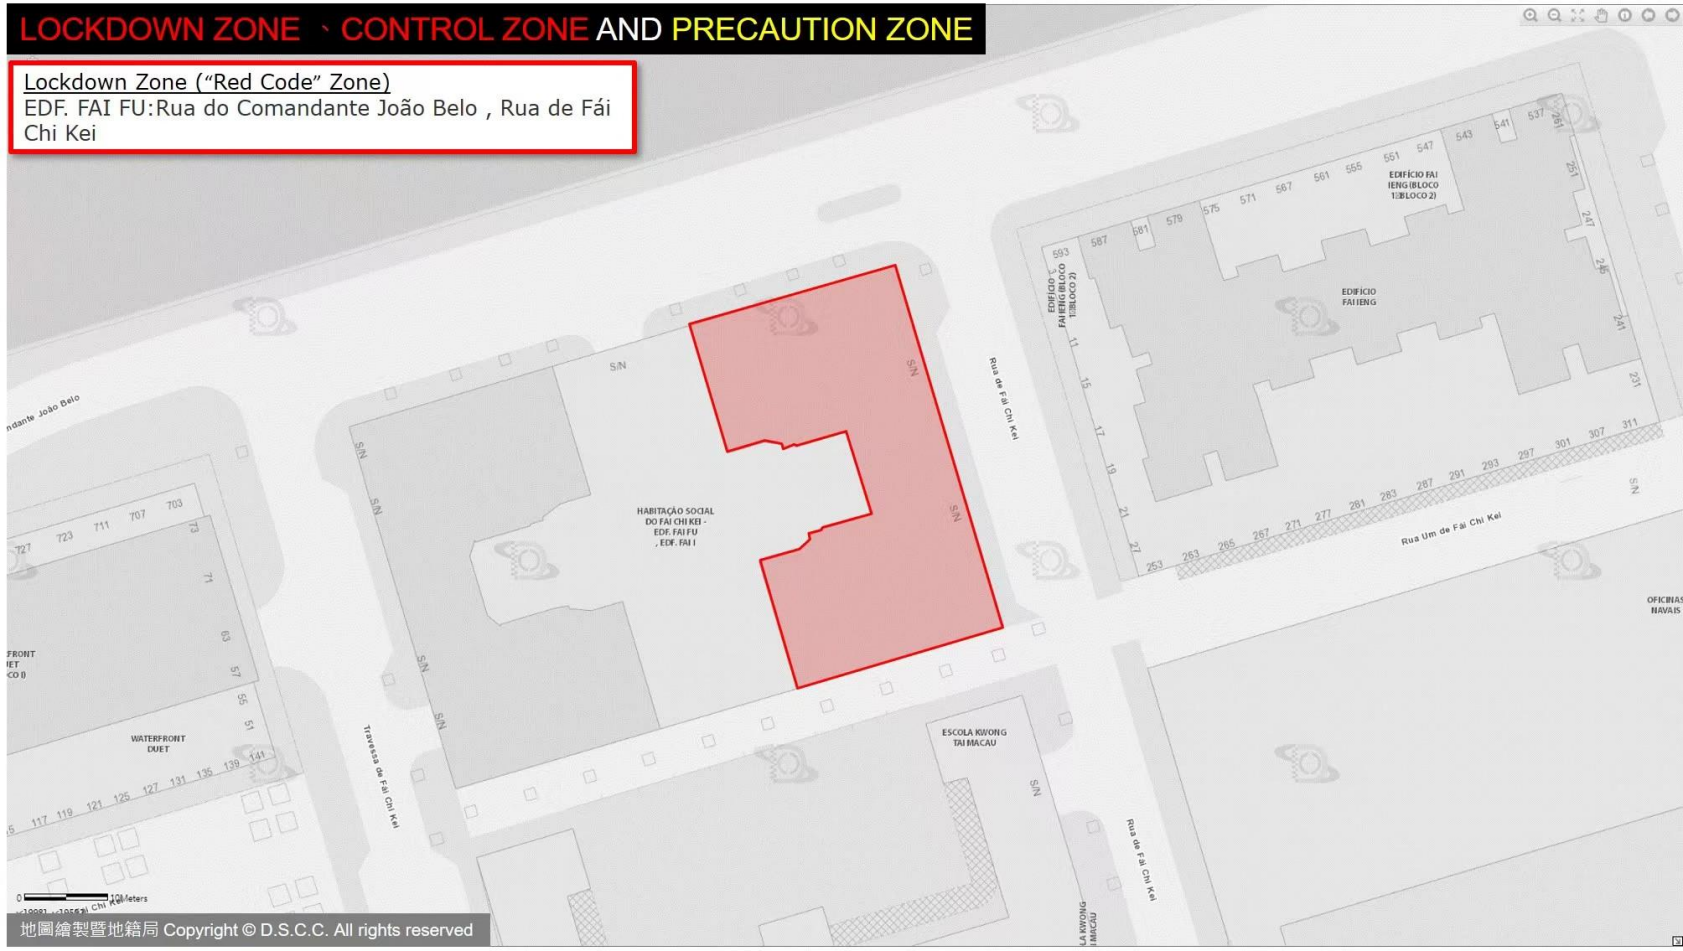

# LOCKDOWN ZONE · CONTROL ZONE AND PRECAUTION ZONE

**Lockdown Zone (“Red Code” Zone)**  
EDF. FAI FU: Rua do Comandante João Belo , Rua de Fái Chi Kei

# LOCKDOWN ZONE · CONTROL ZONE AND PRECAUTION ZONE

Lockdown Zone ("Red Code" Zone)

EDF. VAI VONG :

Pátio de S. Paulo 21-23, Rua da Terceira 57

# LOCKDOWN ZONE · CONTROL ZONE AND PRECAUTION ZONE

Lockdown Zone ("Red Code" Zone)  
SUN STAR PLAZA : Praça das Portas do Cerco 194

# LOCKDOWN ZONE · CONTROL ZONE AND PRECAUTION ZONE

Lockdown Zone ("Red Code" Zone)  
CASA REAL HOTEL:  
Avenida do Dr. Rodrigo Rodrigues 1086-1142J,  
Rua de Malaca 192-210

0 10Meters

x:21557, y:18431