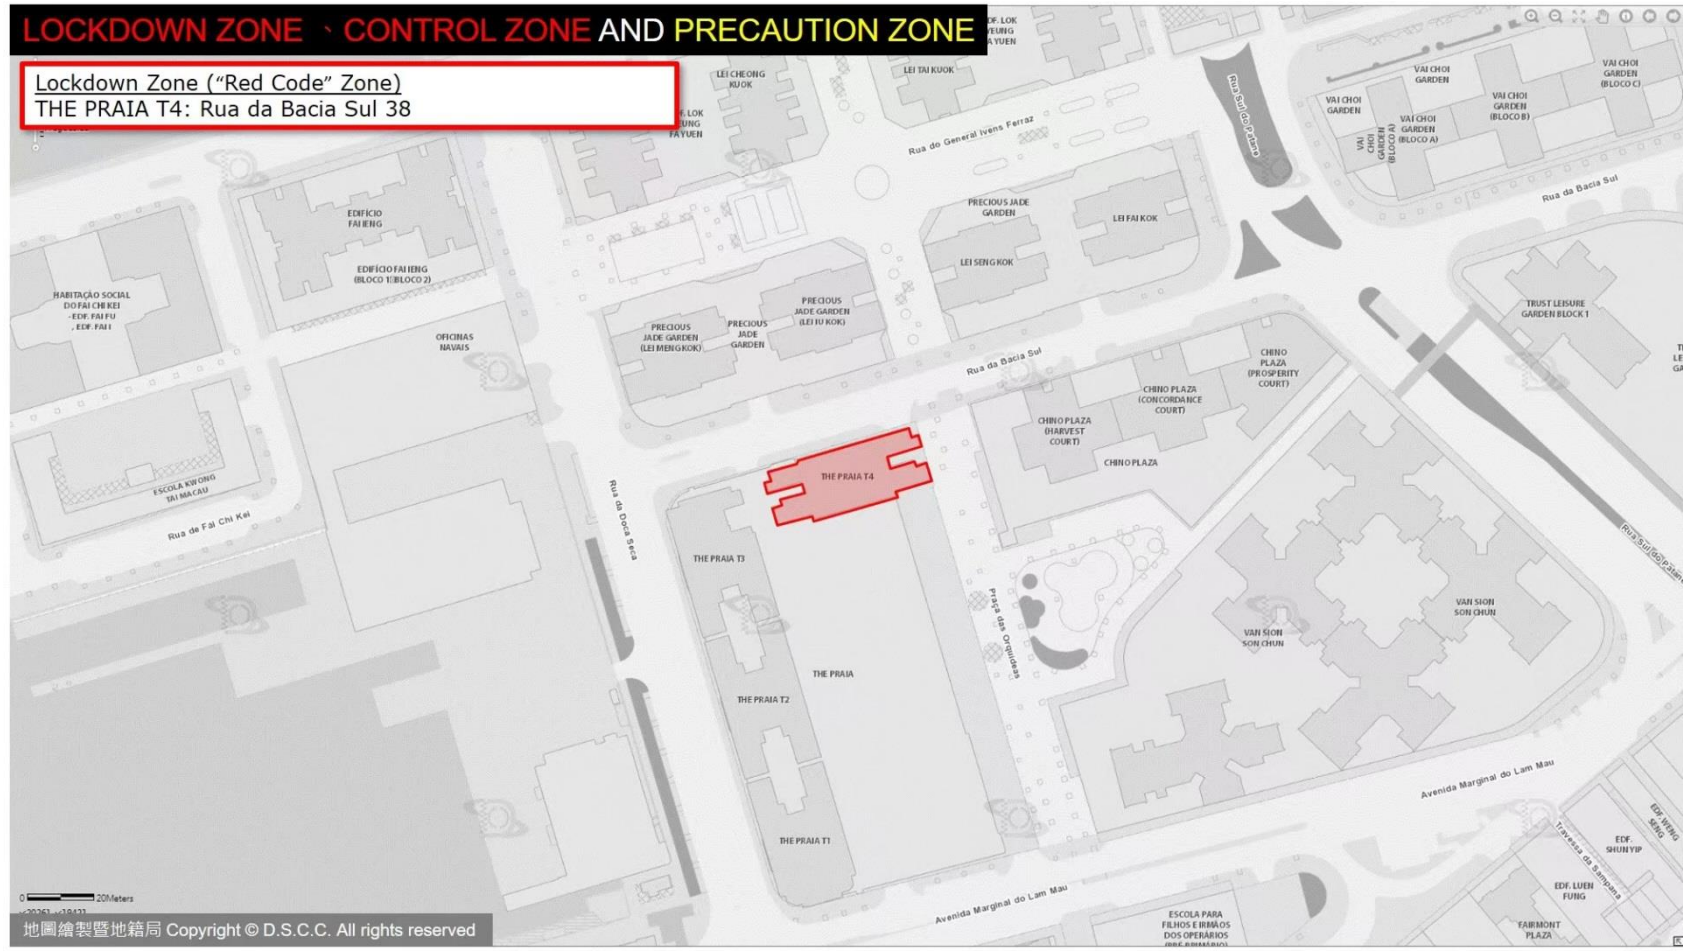

# LOCKDOWN ZONE · CONTROL ZONE AND PRECAUTION ZONE

**Lockdown Zone (“Red Code” Zone)**  
EDF. VAI LONG (BLOCO 2): Avenida da Longevidade 376

# LOCKDOWN ZONE、CONTROL ZONE AND PRECAUTION ZONE

## Lockdown Zone ("Red Code" Zone)

EDF. KWOK CHEONG : Estrada de Adolfo Loureiro 5-5B

# LOCKDOWN ZONE · CONTROL ZONE AND PRECAUTION ZONE

Lockdown Zone ("Red Code" Zone)  
THE PRAIA T4: Rua da Bacia Sul 38