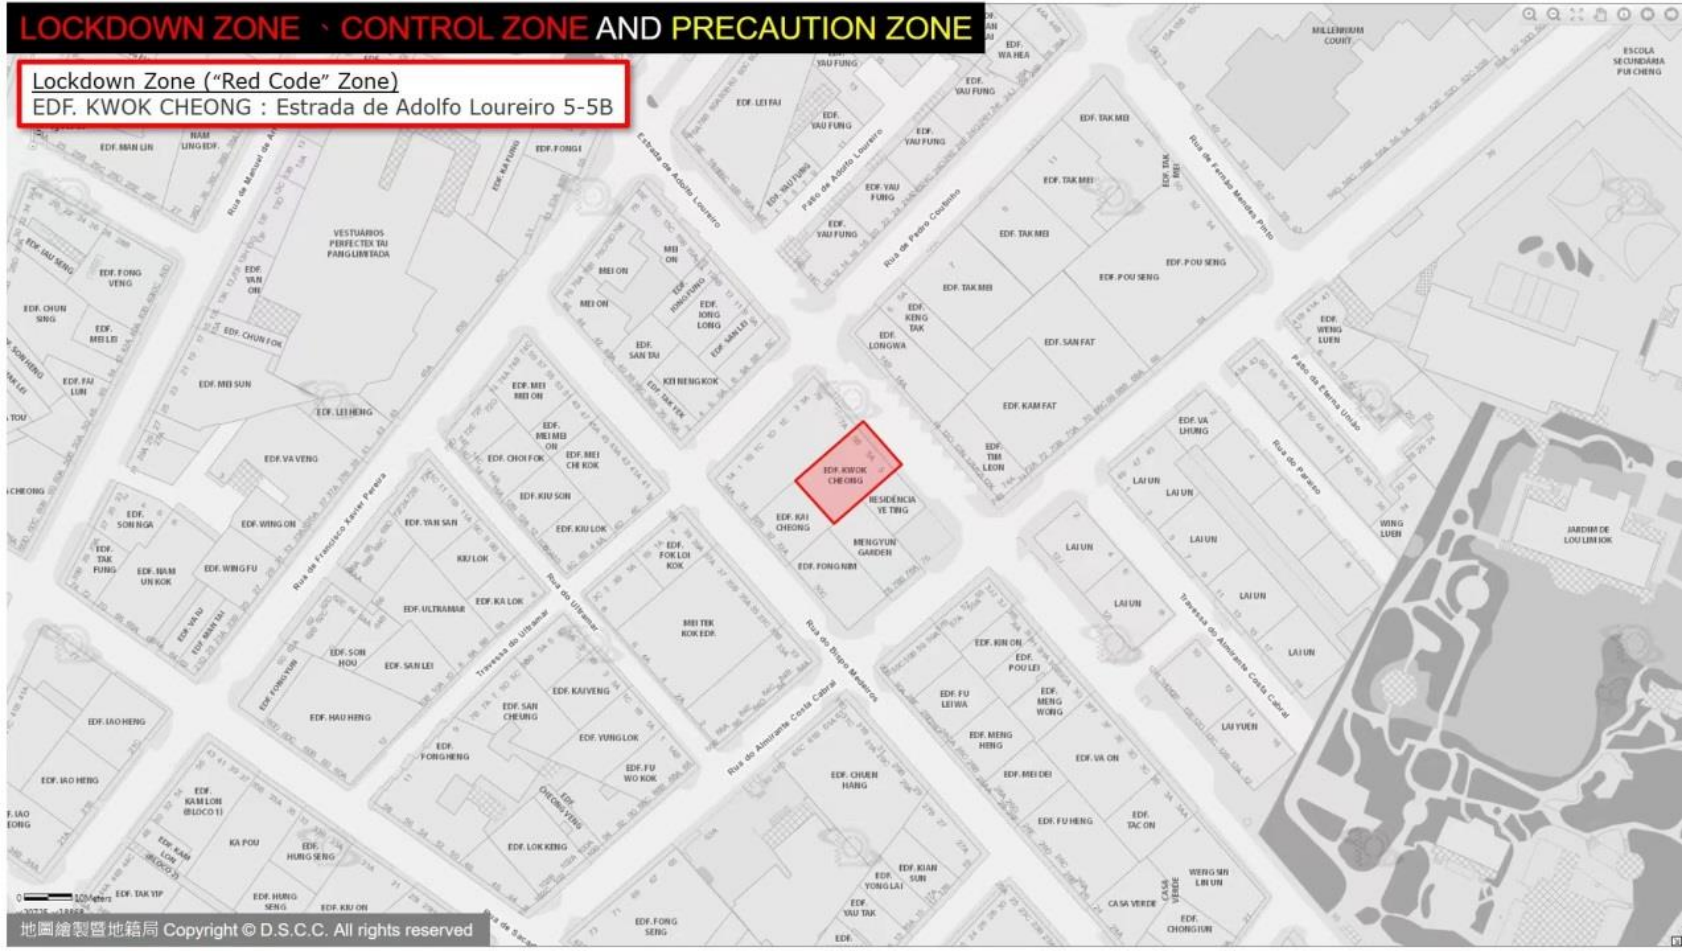

LOCKDOWN ZONE、CONTROL ZONE AND PRECAUTION ZONE

Lockdown Zone ("Red Code" Zone)

EDF. KWOK CHEONG : Estrada de Adolfo Loureiro 5-5B