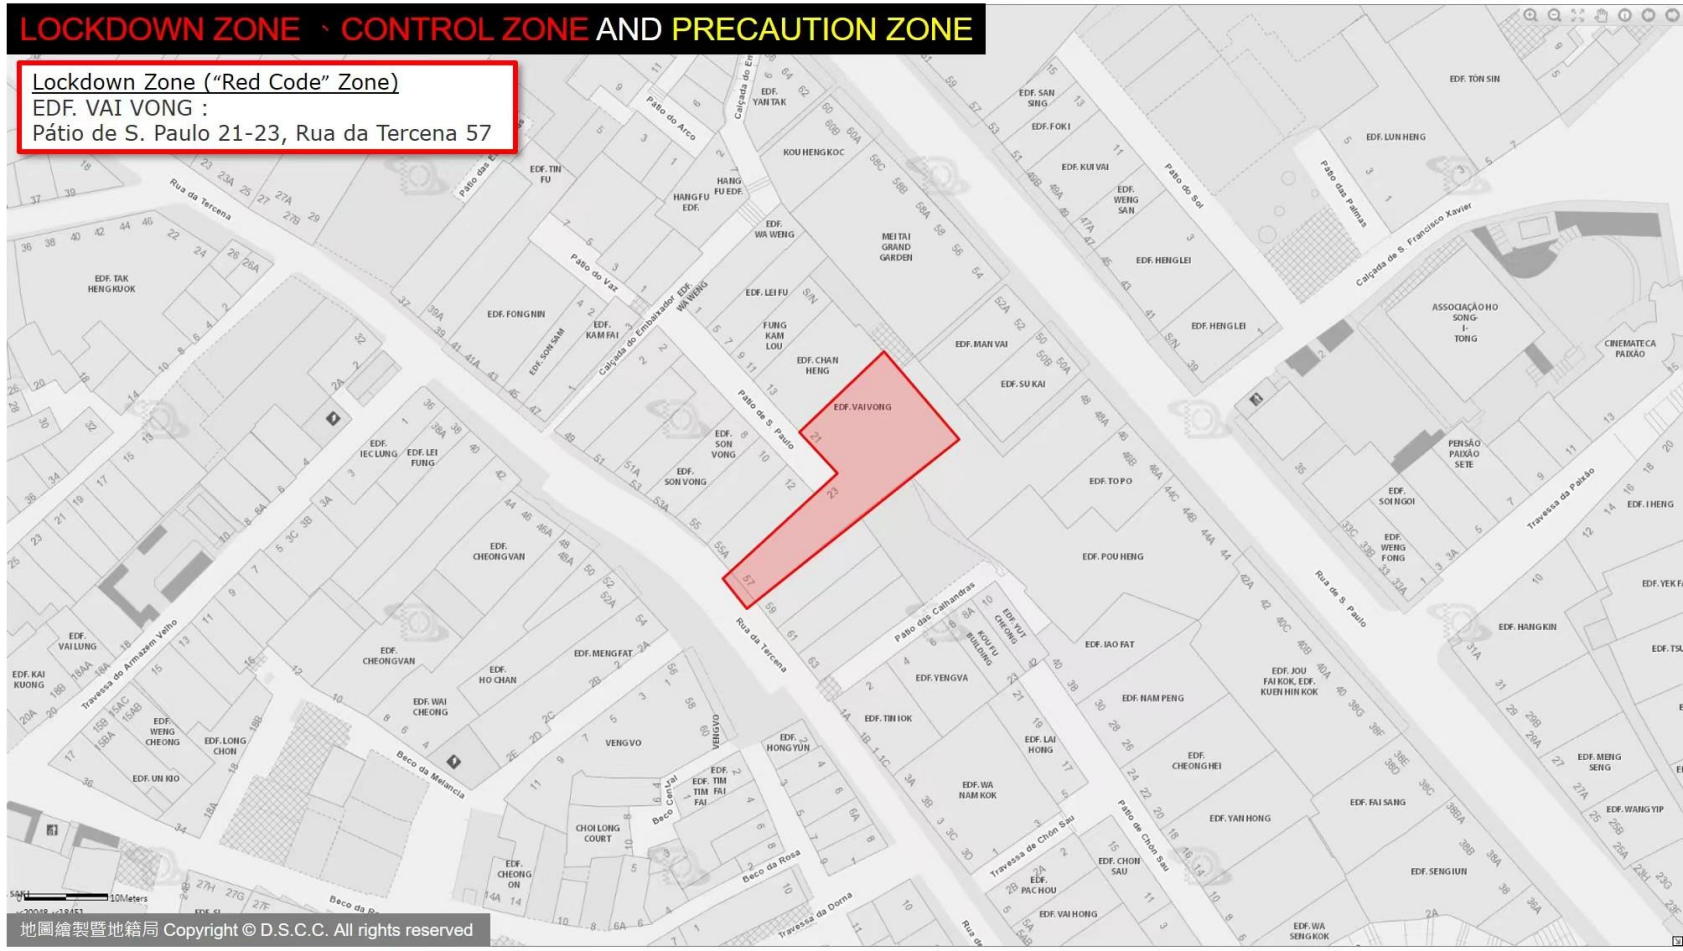

# LOCKDOWN ZONE · CONTROL ZONE AND PRECAUTION ZONE

**Lockdown Zone (“Red Code” Zone)**  
EDF. FAI FU: Rua do Comandante João Belo , Rua de Fái Chi Kei

# LOCKDOWN ZONE · CONTROL ZONE AND PRECAUTION ZONE

Lockdown Zone ("Red Code" Zone)

EDF. VAI VONG :

Pátio de S. Paulo 21-23, Rua da Terceira 57

# LOCKDOWN ZONE · CONTROL ZONE AND PRECAUTION ZONE

Lockdown Zone ("Red Code" Zone)  
SUN STAR PLAZA : Praça das Portas do Cerco 194

# LOCKDOWN ZONE · CONTROL ZONE AND PRECAUTION ZONE

**Lockdown Zone ("Red Code" Zone)**  
Vila Universal, HOTEL KOU VA, VILA TONG KENG:  
Travessa do Auto Novo 1-15A, Travessa do Bazar Novo 13-13A, Rua da Felicidade 69-73, Travessa da Felicidade 2-18