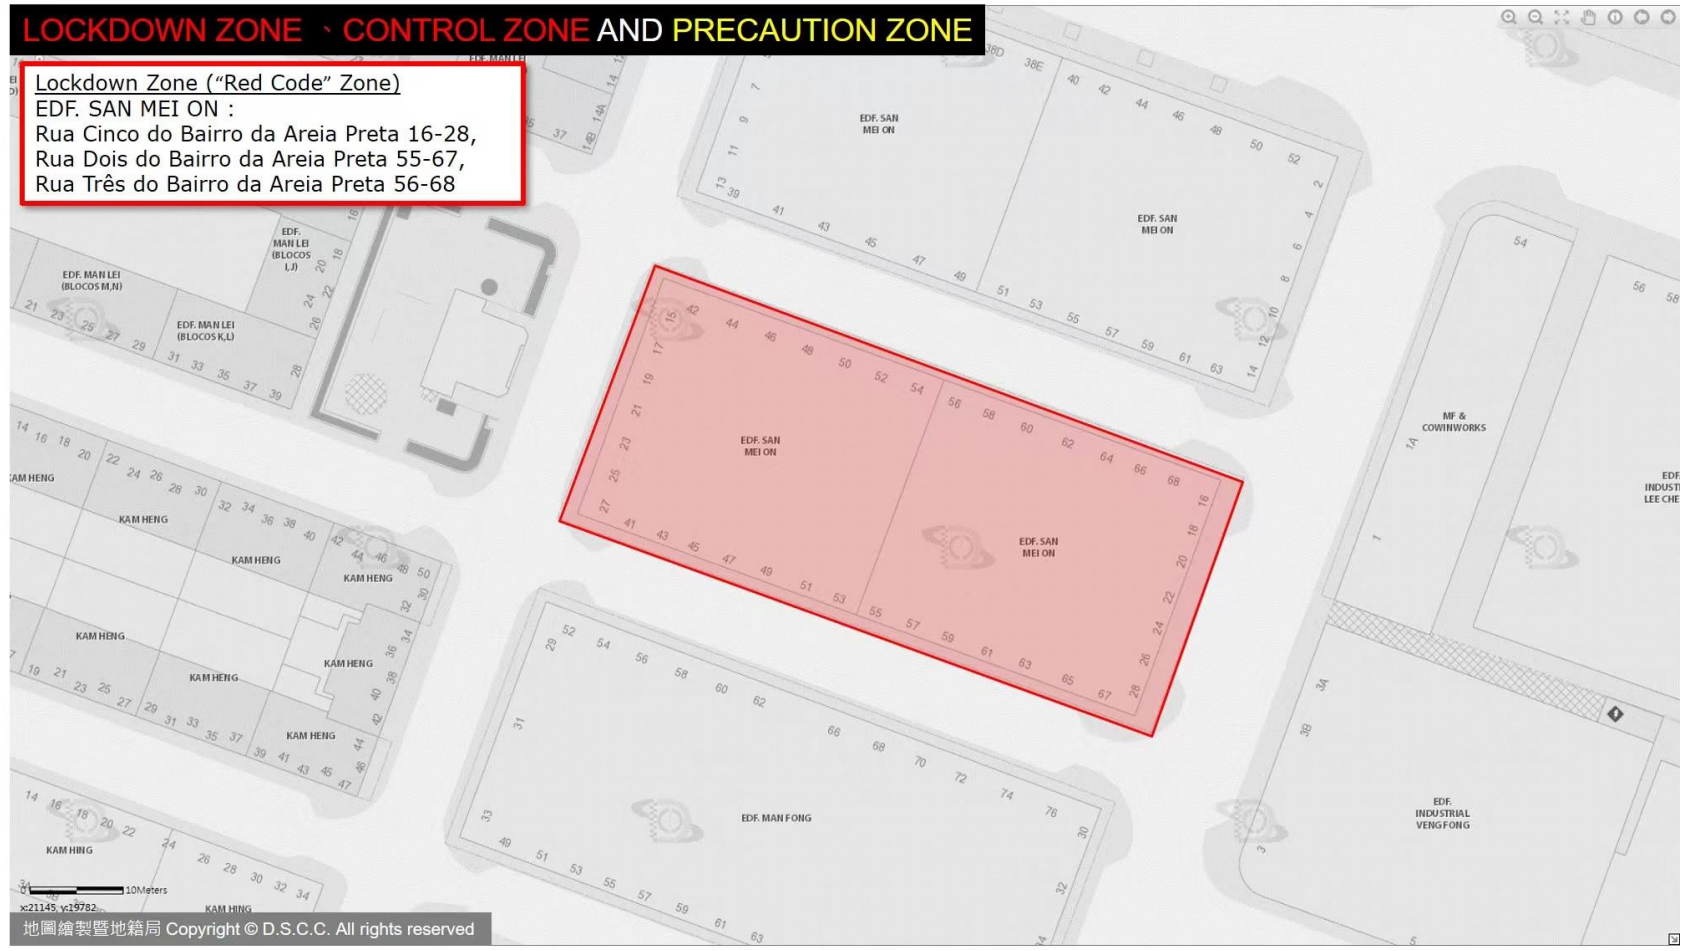

# LOCKDOWN ZONE · CONTROL ZONE AND PRECAUTION ZONE

Lockdown Zone ("Red Code" Zone)  
CASA REAL HOTEL:  
Avenida do Dr. Rodrigo Rodrigues 1086-1142J,  
Rua de Malaca 192-210

0 10Meters

x:21557, y:18431

# LOCKDOWN ZONE · CONTROL ZONE AND PRECAUTION ZONE

**Lockdown Zone ("Red Code" Zone)**  
Vila Universal, HOTEL KOU VA, VILA TONG KENG:  
Travessa do Auto Novo 1-15A, Travessa do Bazar Novo 13-13A, Rua da Felicidade 69-73, Travessa da Felicidade 2-18

# LOCKDOWN ZONE · CONTROL ZONE AND PRECAUTION ZONE

Lockdown Zone ("Red Code" Zone)  
EDF. SAN MEI ON :  
Rua Cinco do Bairro da Areia Preta 16-28,  
Rua Dois do Bairro da Areia Preta 55-67,  
Rua Três do Bairro da Areia Preta 56-68

# LOCKDOWN ZONE - CONTROL ZONE AND PRECAUTION ZONE

Lockdown Zone ("Red Code" Zone)  
EDF. CONCÓRDIA SQUARE (BLOCO 2): Rua da Tribuna 82C