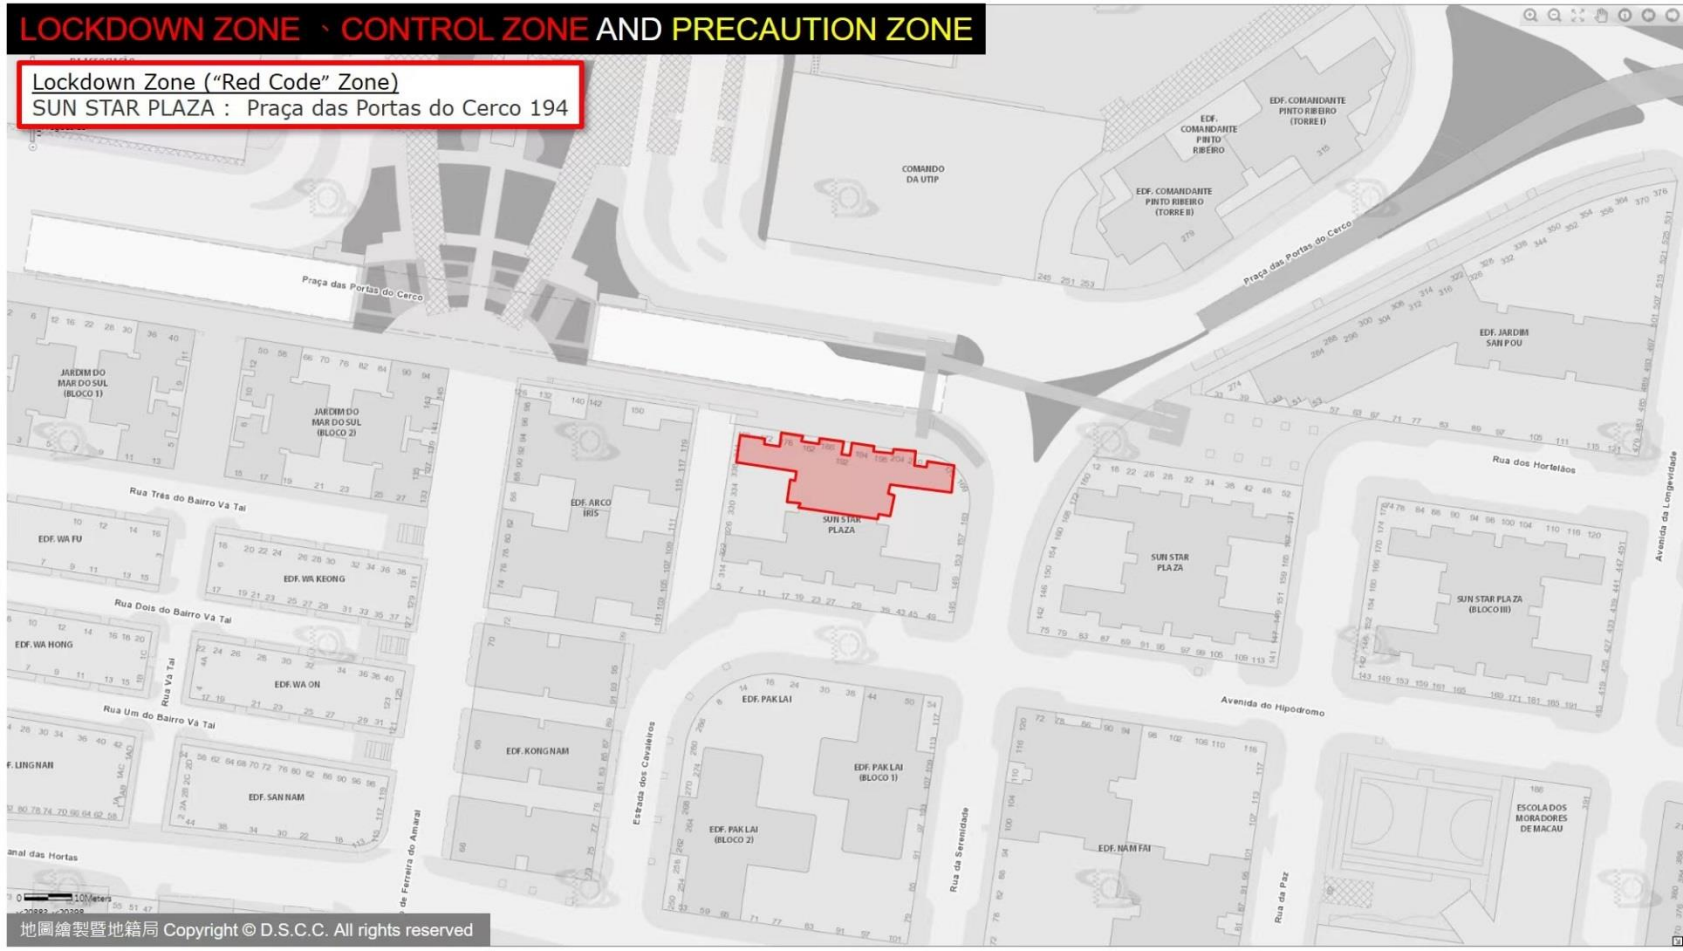

# LOCKDOWN ZONE · CONTROL ZONE AND PRECAUTION ZONE

Lockdown Zone ("Red Code" Zone)

EDF. VAI VONG :

Pátio de S. Paulo 21-23, Rua da Terceira 57

# LOCKDOWN ZONE · CONTROL ZONE AND PRECAUTION ZONE

Lockdown Zone ("Red Code" Zone)  
SUN STAR PLAZA : Praça das Portas do Cerco 194

# LOCKDOWN ZONE · CONTROL ZONE AND PRECAUTION ZONE

Lockdown Zone (“Red Code” Zone)

EDF. VAI LONG (BLOCO 1): Alameda da Tranquilidade 31

# LOCKDOWN ZONE · CONTROL ZONE AND PRECAUTION ZONE

Lockdown Zone ("Red Code" Zone)  
CASA REAL HOTEL:  
Avenida do Dr. Rodrigo Rodrigues 1086-1142J,  
Rua de Malaca 192-210

0 10Meters

x:21557, y:18431