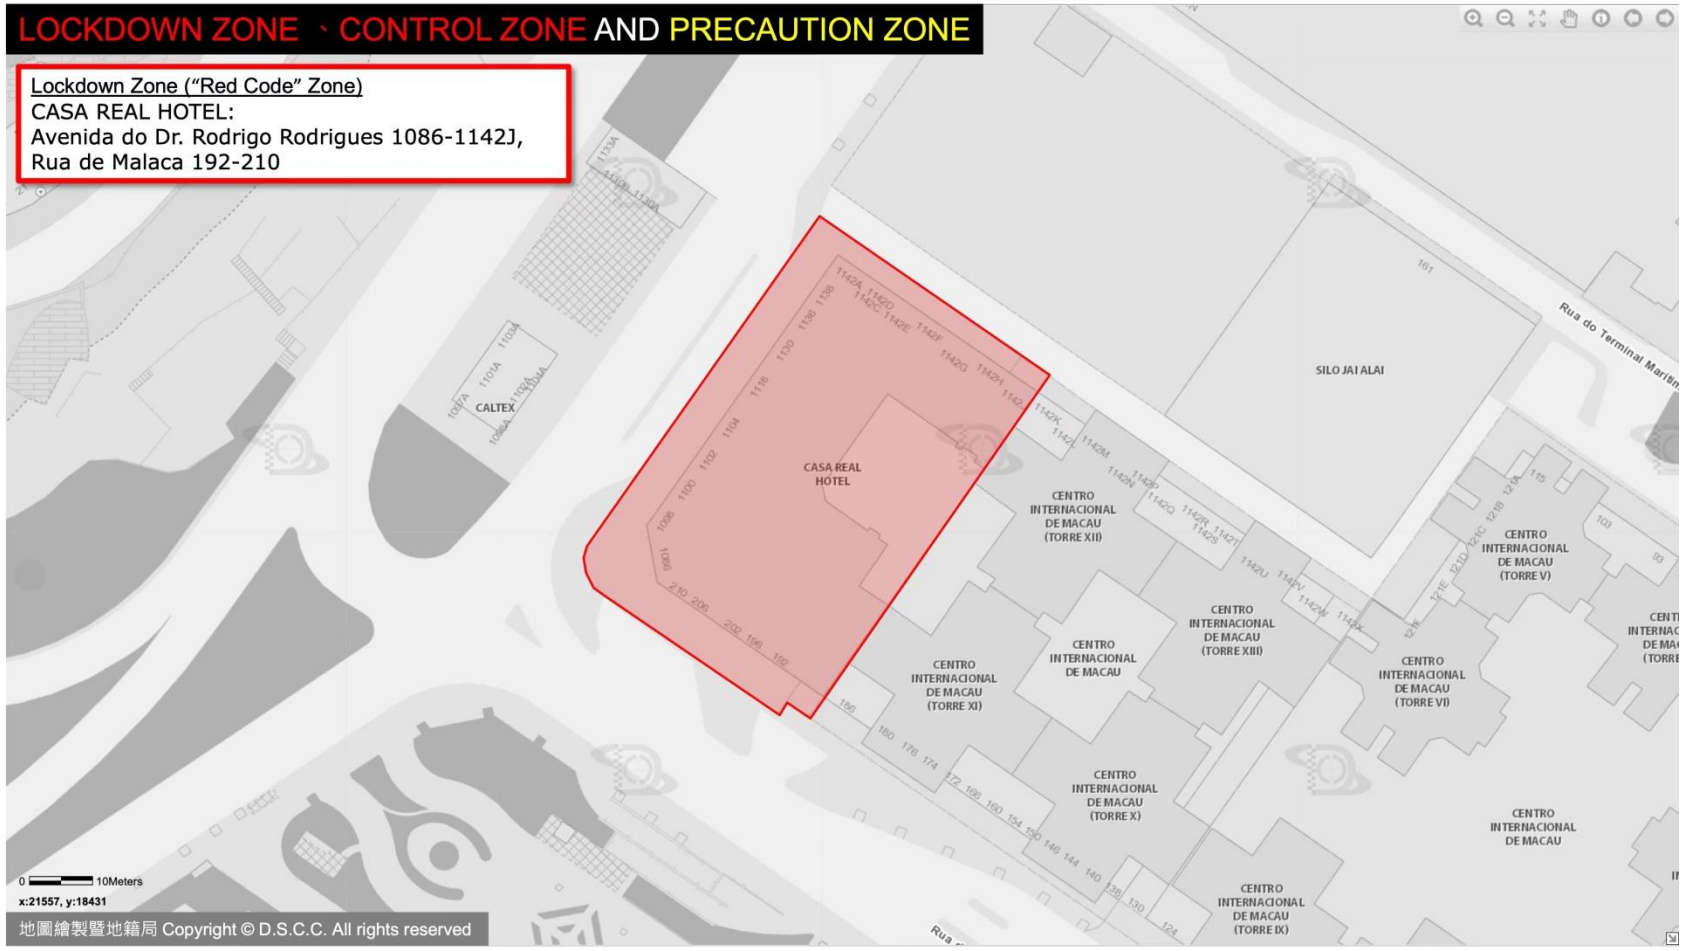

# LOCKDOWN ZONE · CONTROL ZONE AND PRECAUTION ZONE

Lockdown Zone ("Red Code" Zone)  
SUN STAR PLAZA : Praça das Portas do Cerco 194

# LOCKDOWN ZONE · CONTROL ZONE AND PRECAUTION ZONE

Lockdown Zone (“Red Code” Zone)

EDF. VAI LONG (BLOCO 1): Alameda da Tranquilidade 31

# LOCKDOWN ZONE · CONTROL ZONE AND PRECAUTION ZONE

Lockdown Zone ("Red Code" Zone)  
CASA REAL HOTEL:  
Avenida do Dr. Rodrigo Rodrigues 1086-1142J,  
Rua de Malaca 192-210

0 10Meters

x:21557, y:18431

# LOCKDOWN ZONE · CONTROL ZONE AND PRECAUTION ZONE

**Lockdown Zone ("Red Code" Zone)**  
Vila Universal, HOTEL KOU VA, VILA TONG KENG:  
Travessa do Auto Novo 1-15A, Travessa do Bazar Novo 13-13A, Rua da Felicidade 69-73, Travessa da Felicidade 2-18