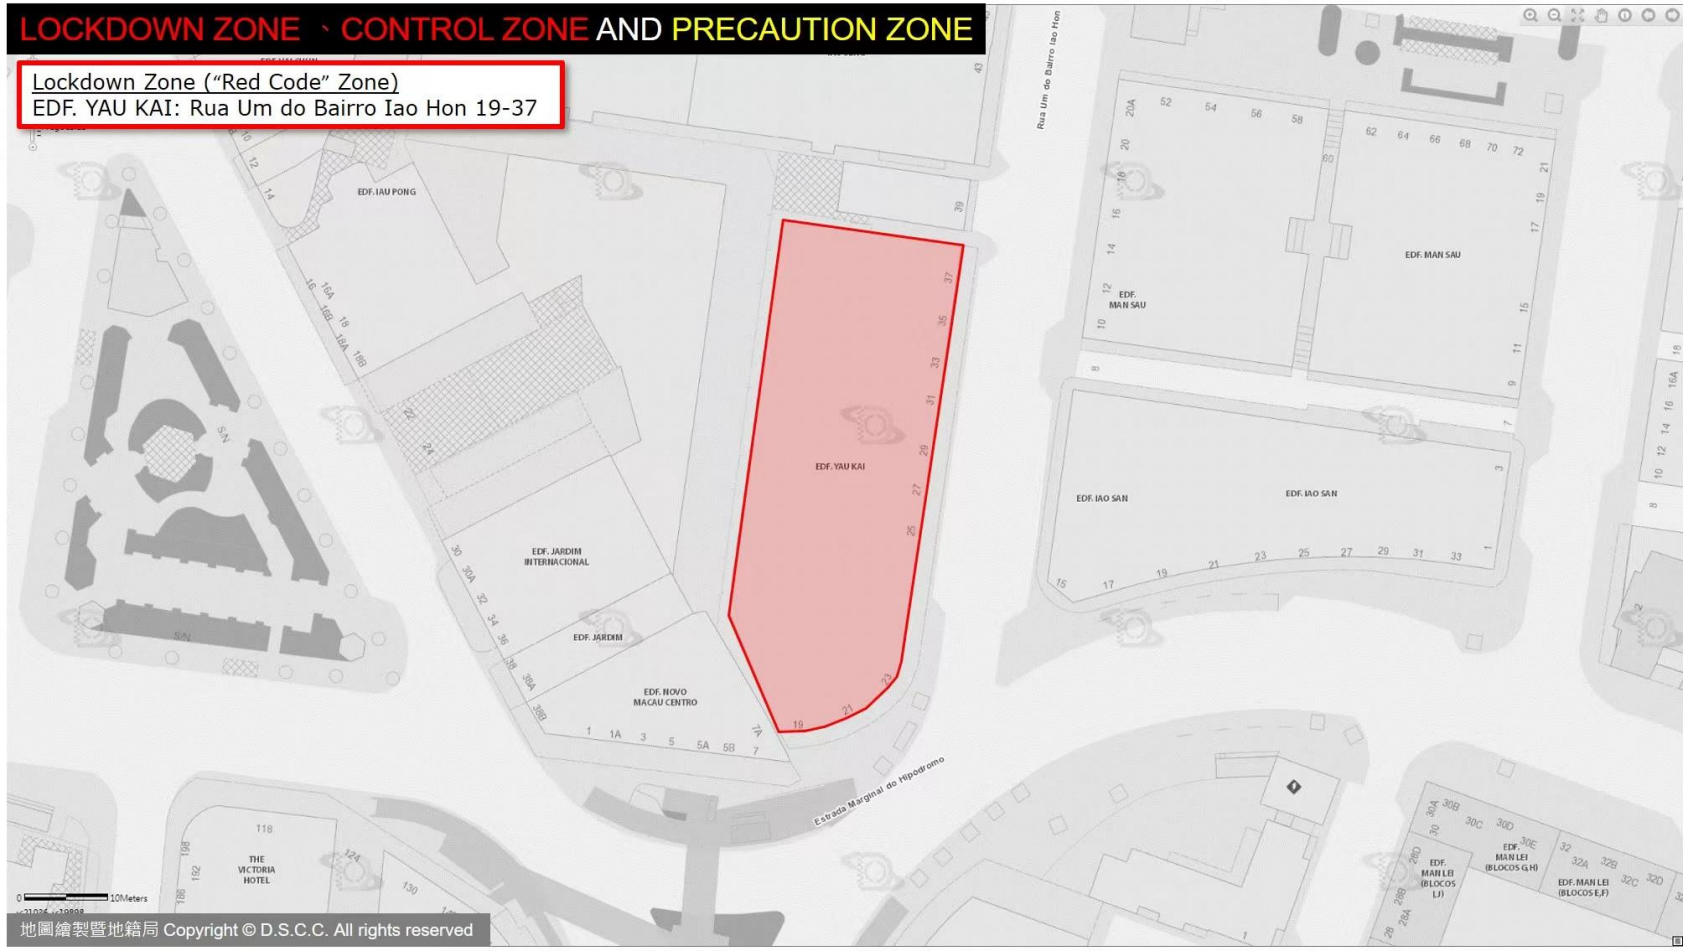

# LOCKDOWN ZONE · CONTROL ZONE AND PRECAUTION ZONE

**Lockdown Zone ("Red Code" Zone)**  
Vila Universal, HOTEL KOU VA, VILA TONG KENG:  
Travessa do Auto Novo 1-15A, Travessa do Bazar Novo 13-13A, Rua da Felicidade 69-73, Travessa da Felicidade 2-18

# LOCKDOWN ZONE - CONTROL ZONE AND PRECAUTION ZONE

Lockdown Zone ("Red Code" Zone)  
EDF. CONCÓRDIA SQUARE (BLOCO 2): Rua da Tribuna 82C

# LOCKDOWN ZONE · CONTROL ZONE AND PRECAUTION ZONE

Lockdown Zone (“Red Code” Zone)

EDF. YAU KAI: Rua Um do Bairro Iao Hon 19-37

# LOCKDOWN ZONE · CONTROL ZONE AND PRECAUTION ZONE

**Lockdown Zone (“Red Code” Zone)**  
EDF. VAI LONG (BLOCO 2): Avenida da Longevidade 376