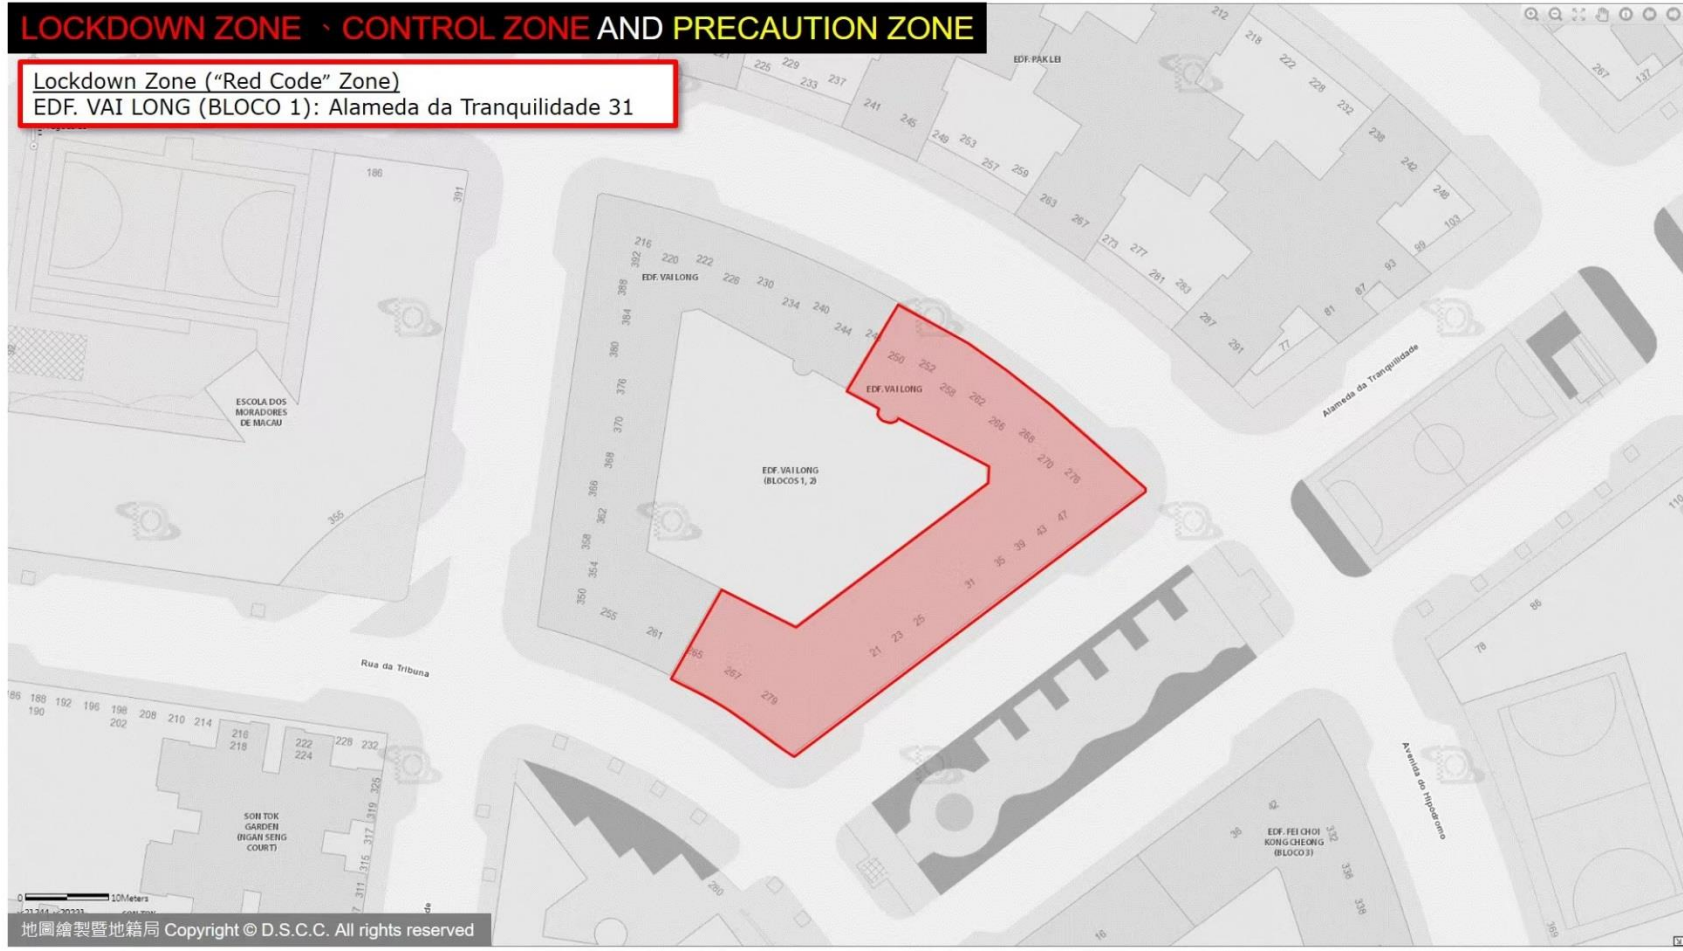

# LOCKDOWN ZONE · CONTROL ZONE AND PRECAUTION ZONE

Lockdown Zone ("Red Code" Zone)

EDF. VAI VONG :

Pátio de S. Paulo 21-23, Rua da Terceira 57

# LOCKDOWN ZONE · CONTROL ZONE AND PRECAUTION ZONE

Lockdown Zone ("Red Code" Zone)  
SUN STAR PLAZA : Praça das Portas do Cerco 194

# LOCKDOWN ZONE · CONTROL ZONE AND PRECAUTION ZONE

Lockdown Zone (“Red Code” Zone)

EDF. VAI LONG (BLOCO 1): Alameda da Tranquilidade 31

# LOCKDOWN ZONE · CONTROL ZONE AND PRECAUTION ZONE

Lockdown Zone ("Red Code" Zone)  
CASA REAL HOTEL:  
Avenida do Dr. Rodrigo Rodrigues 1086-1142J,  
Rua de Malaca 192-210

0 10Meters

x:21557, y:18431